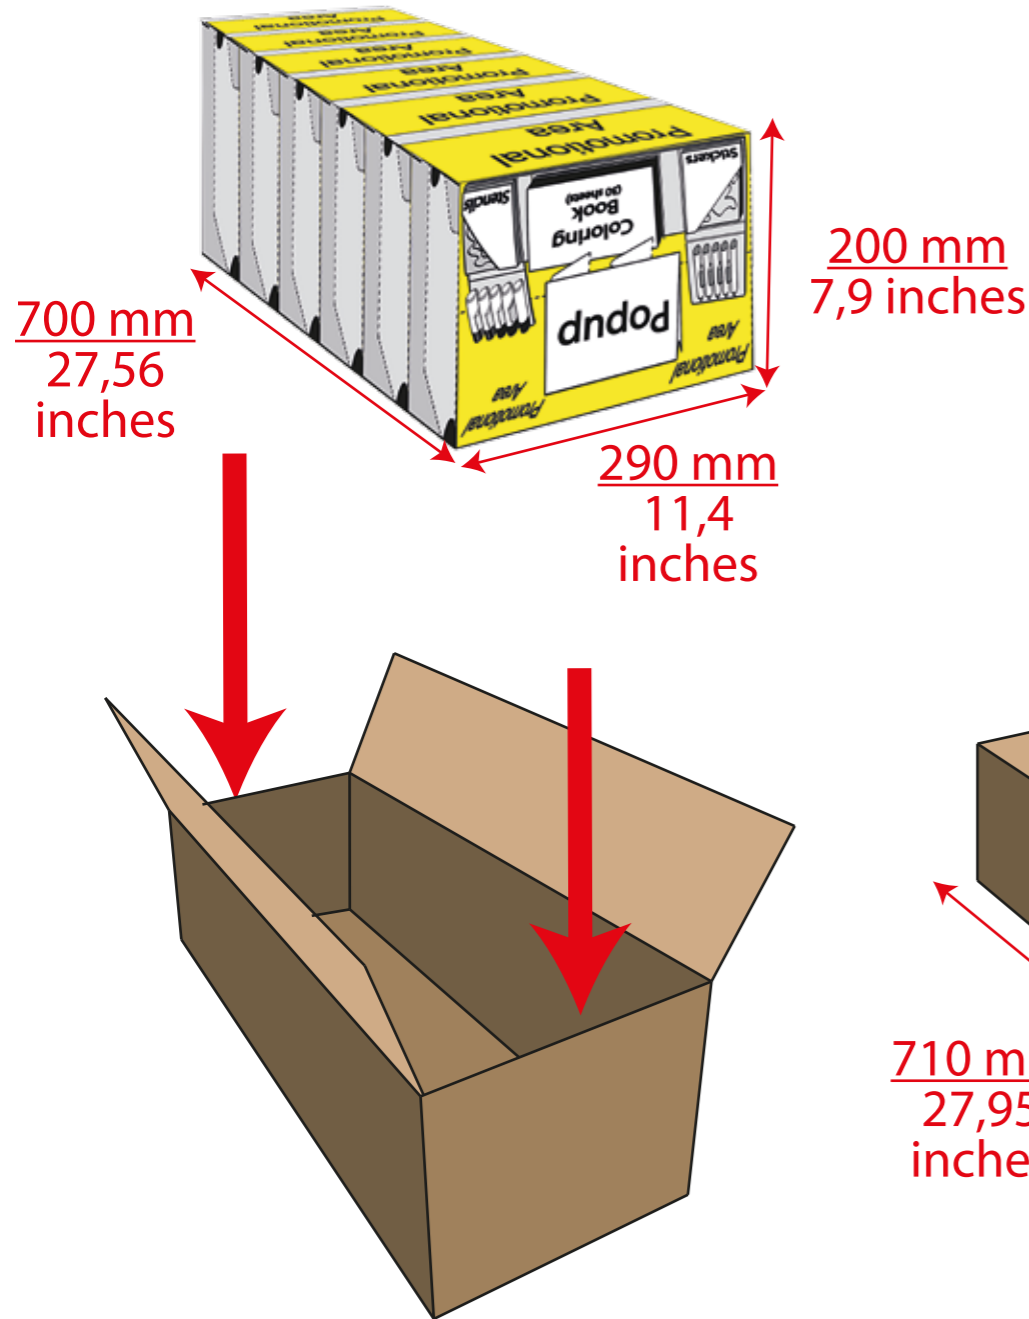

Info Euro Pallet on Container 20 ft, 40 ft and 45 ft :

10 Euro-Pallets in a container 20 ft. So 320 Masters Cases.
= 23040 Travel Set 3D.

23 Euro-Pallets in a container 40 ft. So 736 Masters Cases.
= 52992 Travel Set 3D.

25 Euro-Pallets in a container 45 ft. So 800 Masters Cases.
= 57600 Travel Set 3D.