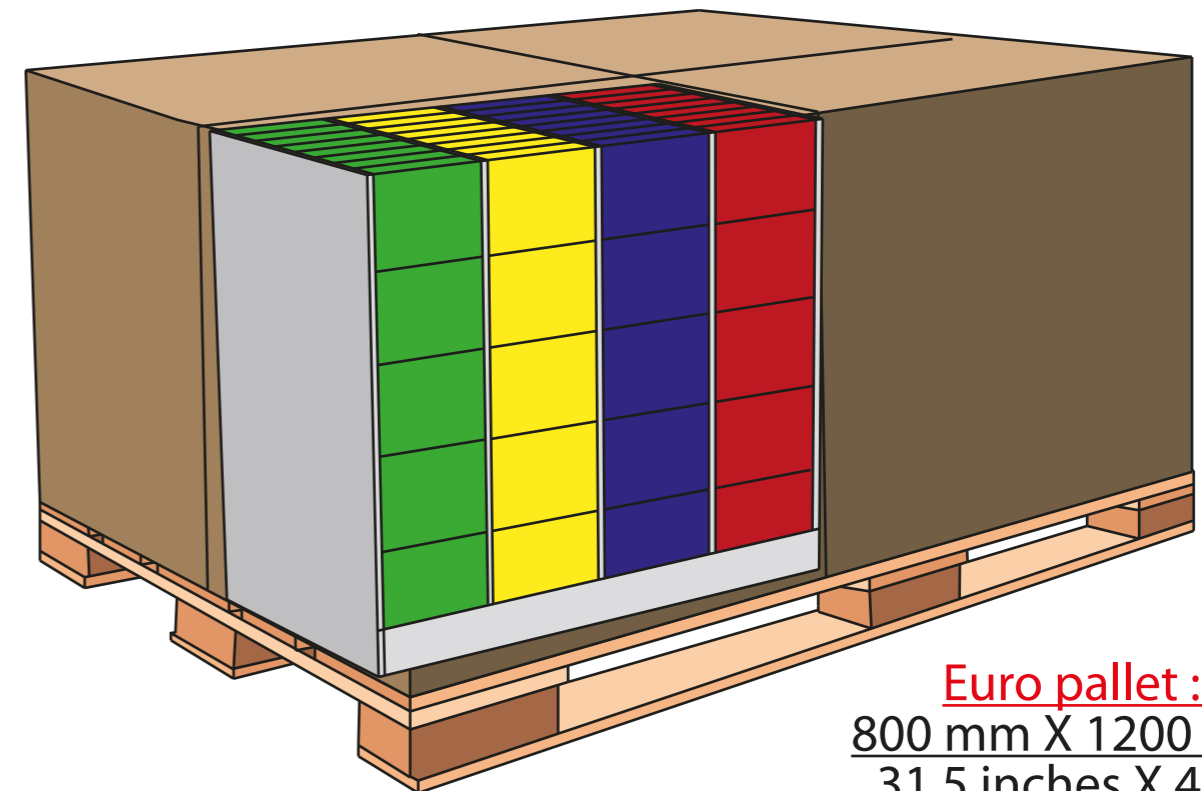

10 sheets of stickers.

Box Specifications:

-Thickness of the cardboard (Box, drawer and game tray) : 1mm

-glossy paper : 135 g/m²

-popup & background : ensocoat paper 230 g/m²

-coloring book : paper 90 gr/m², drawings printed in black, recto.

007TDS

Promotional Display

Contents: 200 pieces of Mini Travel Set (50 X 4 references)
Weight : \pm 46 kg.
Measurements of a closed display (on a Euro Pallet) :
600 mm X 370 mm X 570 mm
(23,62 X 14,57 X 22,44 inches)
Measurements of an open display :
590 m X 500 mm X 1460 mm
(23,22 X 19,7 X 57,48 inches)
Four promotional displays per euro pallet

Measurements of an open display :

290 mm X 212 mm X 325 mm (11,42 X 8,3 X 12,8 inches)

Master case :

Contents: 6 Display of 12 Travel Sets = 72 Boxes.

Weight : 16,3 kg.

Measurements : 710 mm X 296 mm X 210 mm