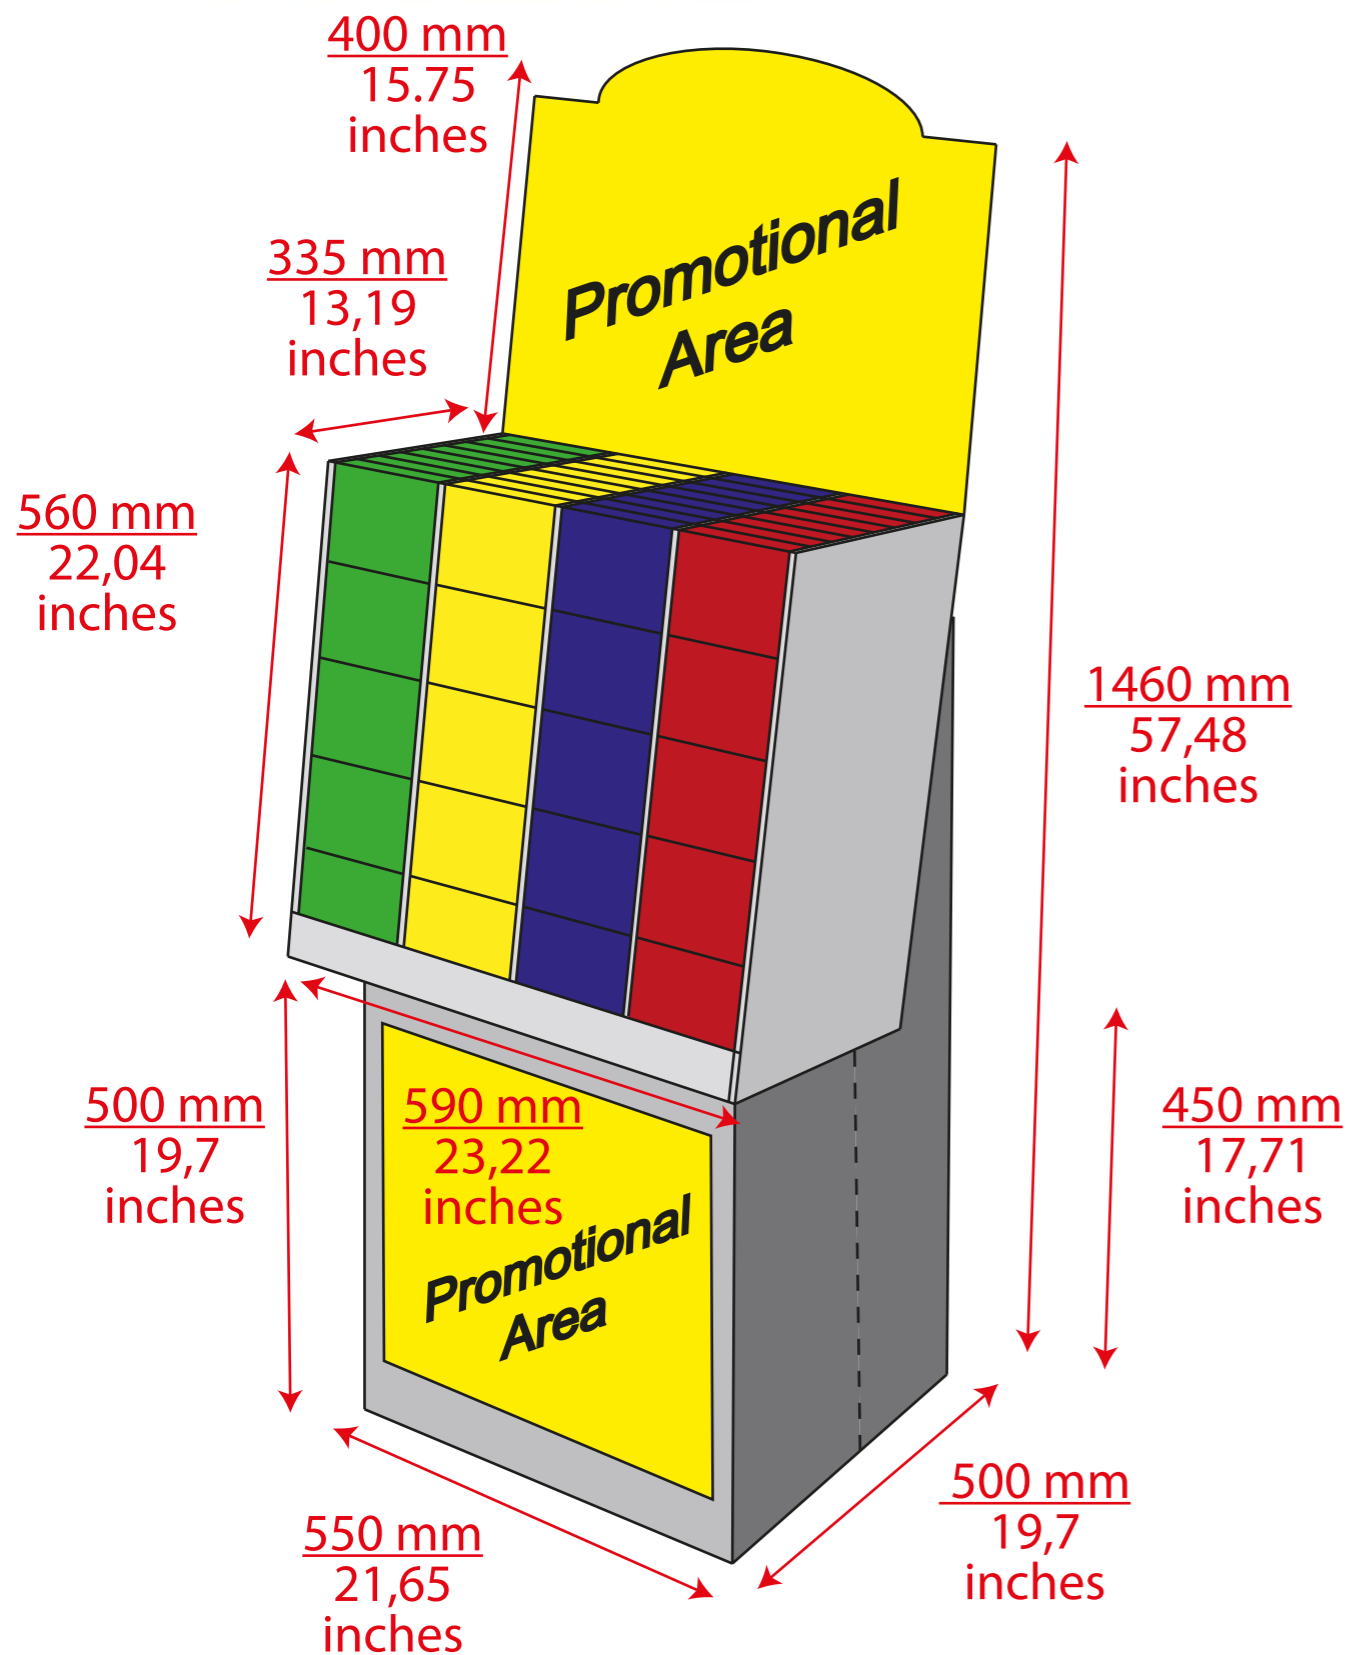

References :

720PJT Display Travel Set Princess

Closed Display

212mm
8,3 inches

116 mm
4,57 inches

290 mm
11,42 inches

Display :

Contents: 12 Travel Set 3D
Weight : 2.680 kg.
Measurements of a closed display:
290 mm X 212 mm X 116 mm (11,42 X 8,3 X 4,57 inches)
Measurements of an open display :
290 mm X 212 mm X 325 mm (11,42 X 8,3 X 12,8 inches)

007TDS

Promotional Display

Contents: 200 pieces of Mini Travel Set (50 X 4 references)
Weight : \pm 46 kg.
Measurements of a closed display (on a Euro Pallet) :
600 mm X 370 mm X 570 mm
(23,62 X 14,57 X 22,44 inches)
Measurements of an open display :
590 m X 500 mm X 1460 mm
(23,22 X 19,7 X 57,48 inches)
Four promotional displays per euro pallet

Euro pallet :
800 mm X 1200 mm
31,5 inches X 47,2 inches

Closed Display

Open Display

Display :

Contents: 12 Travel Set 3D

Weight : 2.680 kg.

Measurements of a closed display:

290 mm X 212 mm X 116 mm (11,42 X 8,3 X 4,57 inches)

Measurements of an open display :

290 mm X 212 mm X 325 mm (11,42 X 8,3 X 12,8 inches)

Master case :

Contents: 6 Display of 12 Travel Sets = 72 Boxes.

Weight : 16,3 kg.

Measurements : 710 mm X 296 mm X 210 mm