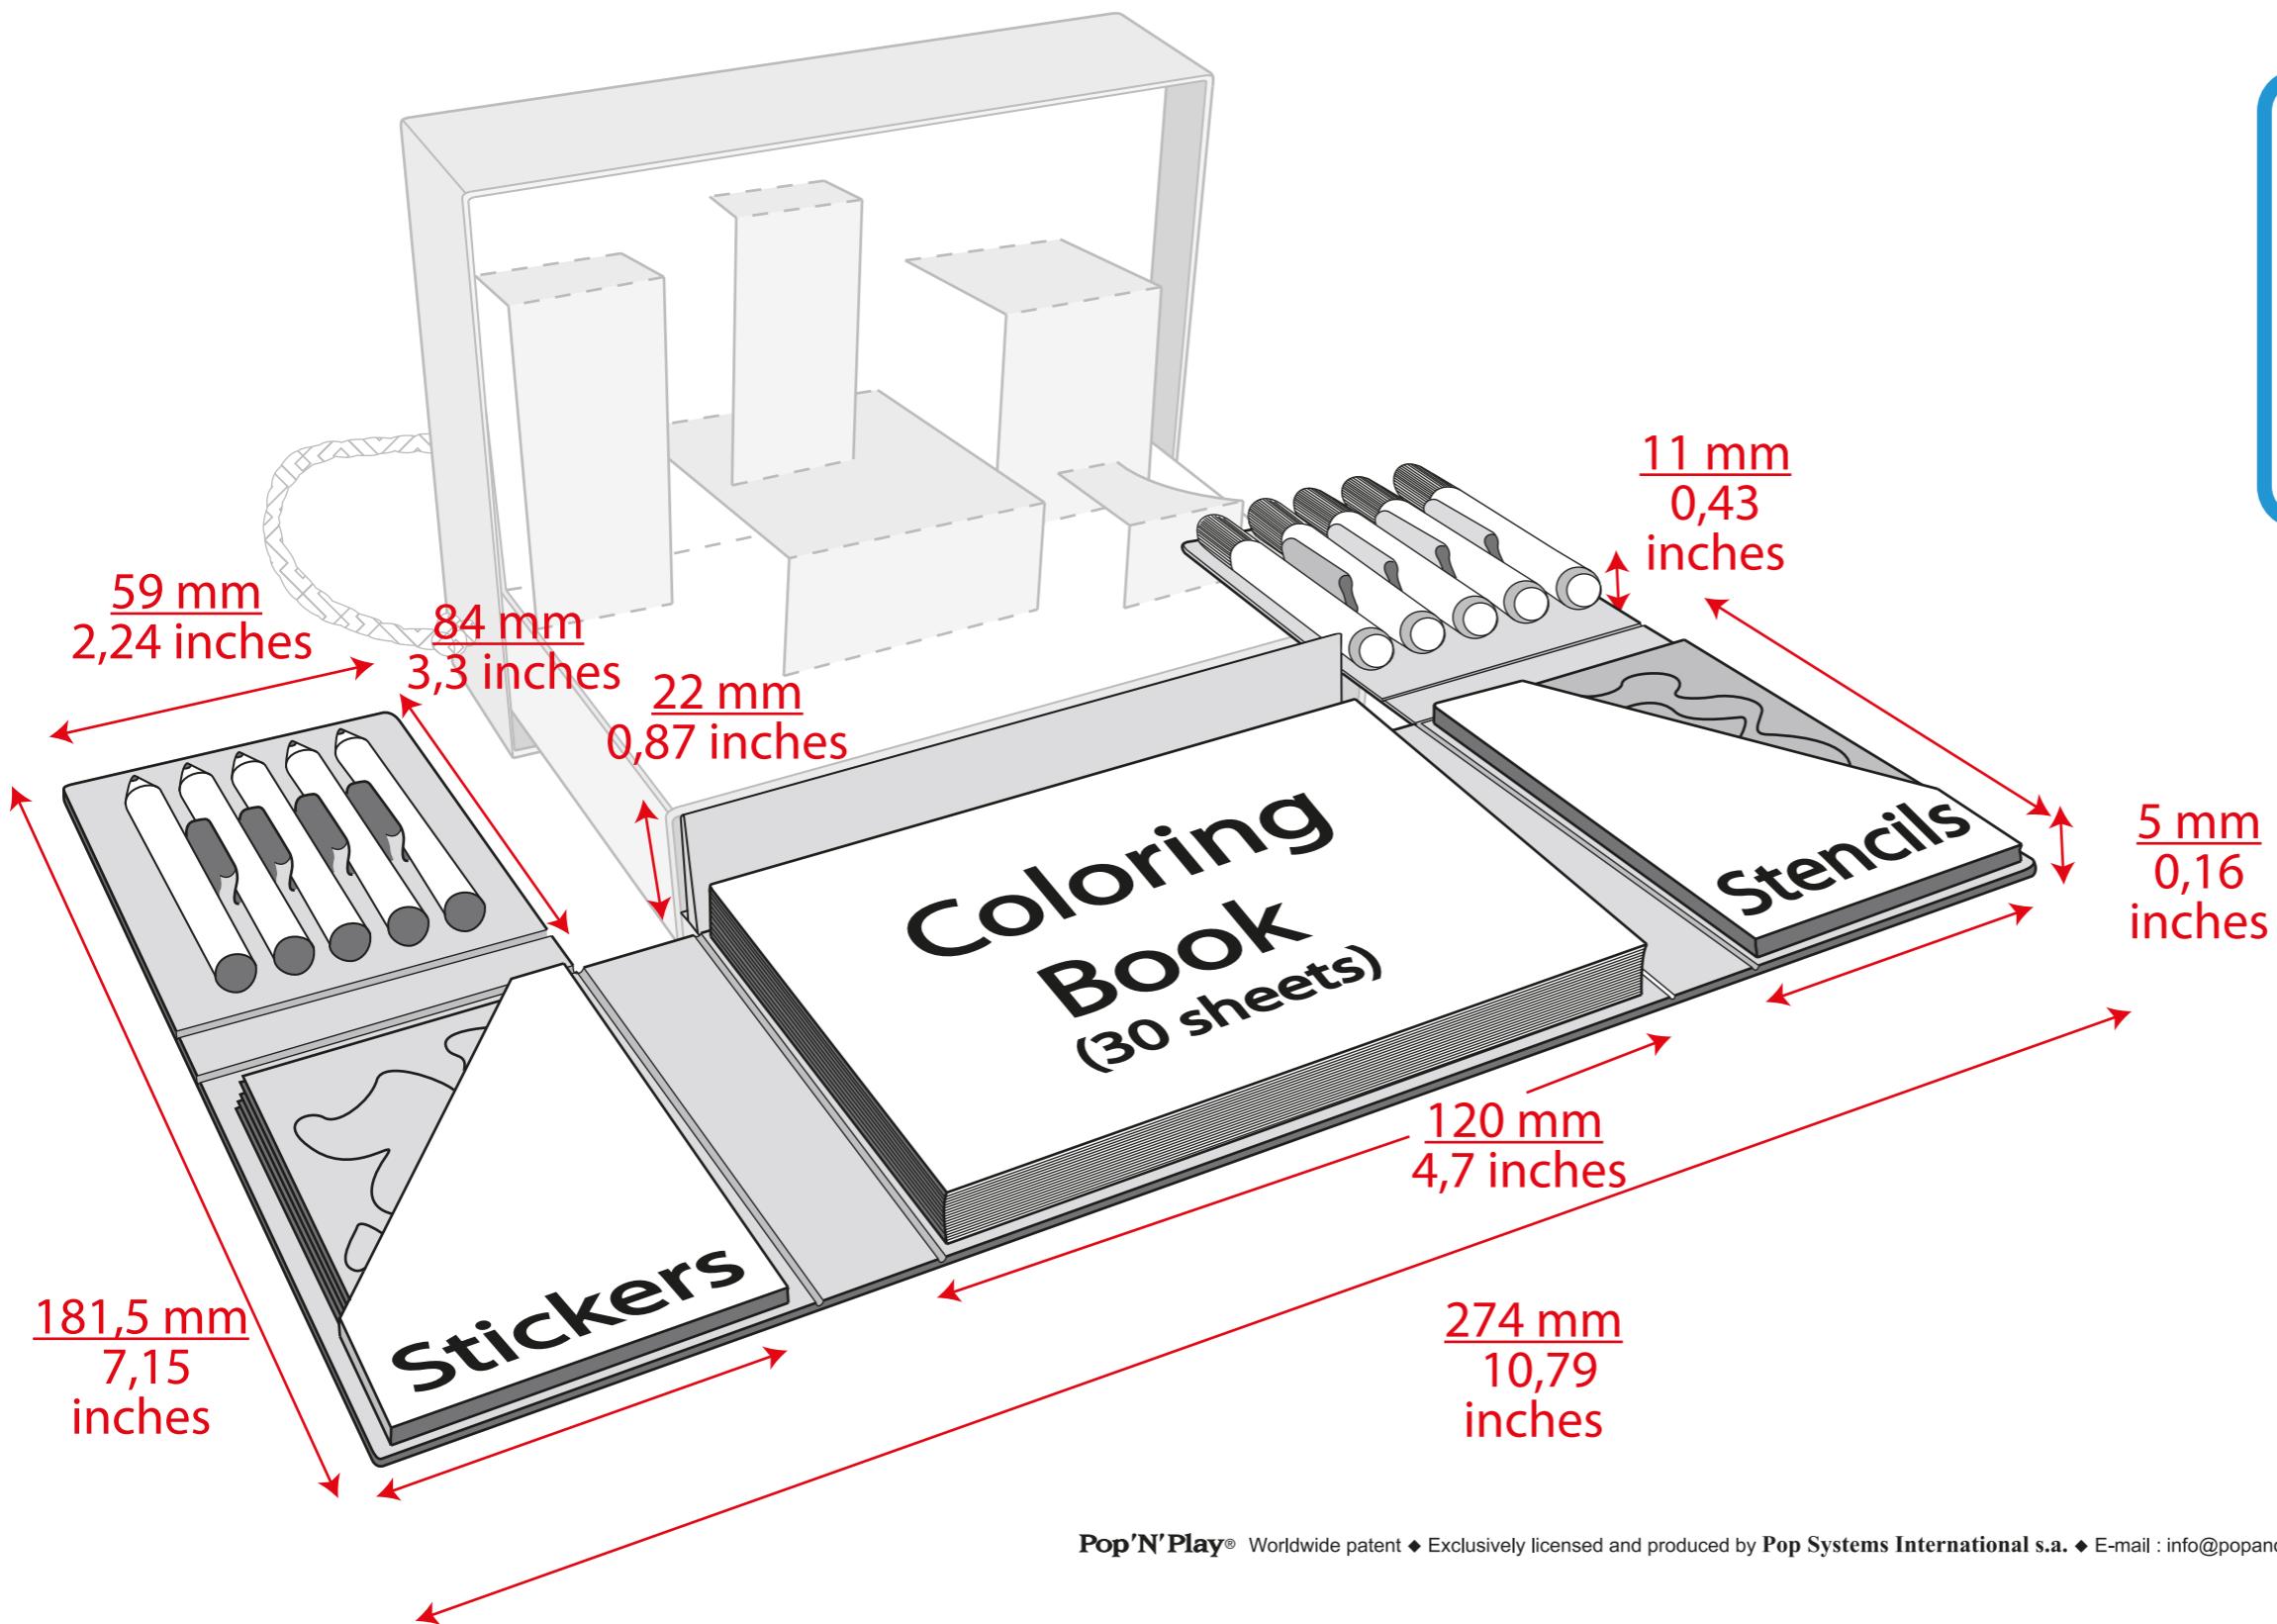

Contents:

Box:

« Popup - Design »

Activity Plate :

5 pencils.

5 markers.

1 coloring book of +/- 30 sheets.

(20 sheets of drawings printed recto in black + 10 white sheets)

5 stencils.

10 sheets of stickers.

Box Specifications:

-Thickness of the cardboard (Box, drawer and game tray) : 1mm

-glossy paper : 135 g/m²

-popup & background : ensocoat paper 230 g/m²

-coloring book : paper 90 gr/m², drawings printed in black, recto.

007TDS