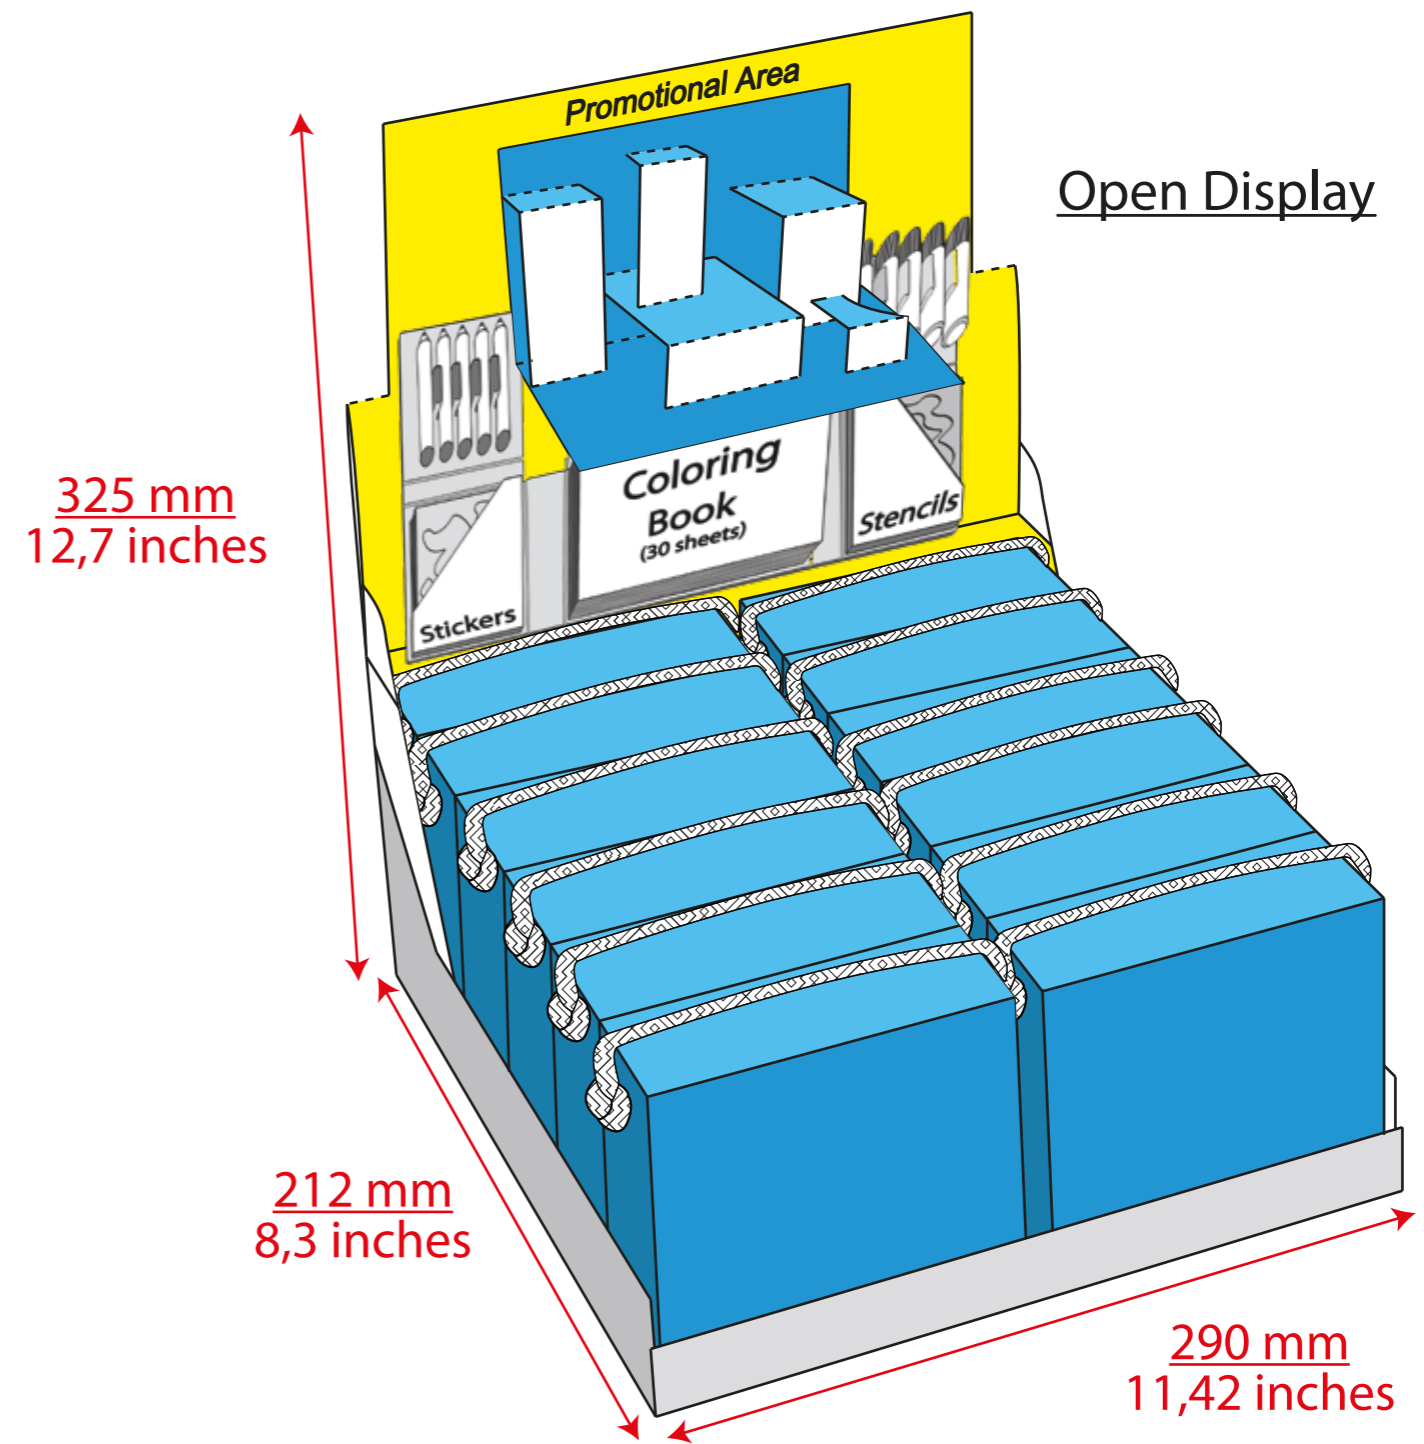

007TDS

Promotional Display

Contents: 200 pieces of Mini Travel Set (50 X 4 references)
Weight : \pm 46 kg.
Measurements of a closed display (on a Euro Pallet) :
600 mm X 370 mm X 570 mm
(23,62 X 14,57 X 22,44 inches)
Measurements of an open display :
590 m X 500 mm X 1460 mm
(23,22 X 19,7 X 57,48 inches)
Four promotional displays per euro pallet

Euro pallet :
800 mm X 1200 mm
31,5 inches X 47,2 inches

Closed Display

Open Display

Display :

Contents: 12 Travel Set 3D

Weight : 2.680 kg.

Measurements of a closed display:

290 mm X 212 mm X 116 mm (11,42 X 8,3 X 4,57 inches)

Measurements of an open display :

290 mm X 212 mm X 325 mm (11,42 X 8,3 X 12,8 inches)

Master case :

Contents: 6 Display of 12 Travel Sets = 72 Boxes.

Weight : 16,3 kg.

Measurements : 710 mm X 296 mm X 210 mm

(27,95 X 11,65 X 8,3 inches)

Measurements on a euro pallet : 710 m X 1200 mm X 210 mm

(27,95 X 47,25 X 8,3 inches)

4 Masters Cases on a Euro pallet.

8 levels of Masters cases possible on a Euro-Pallet.

(for a maximum height of 195 cm (pallet included)