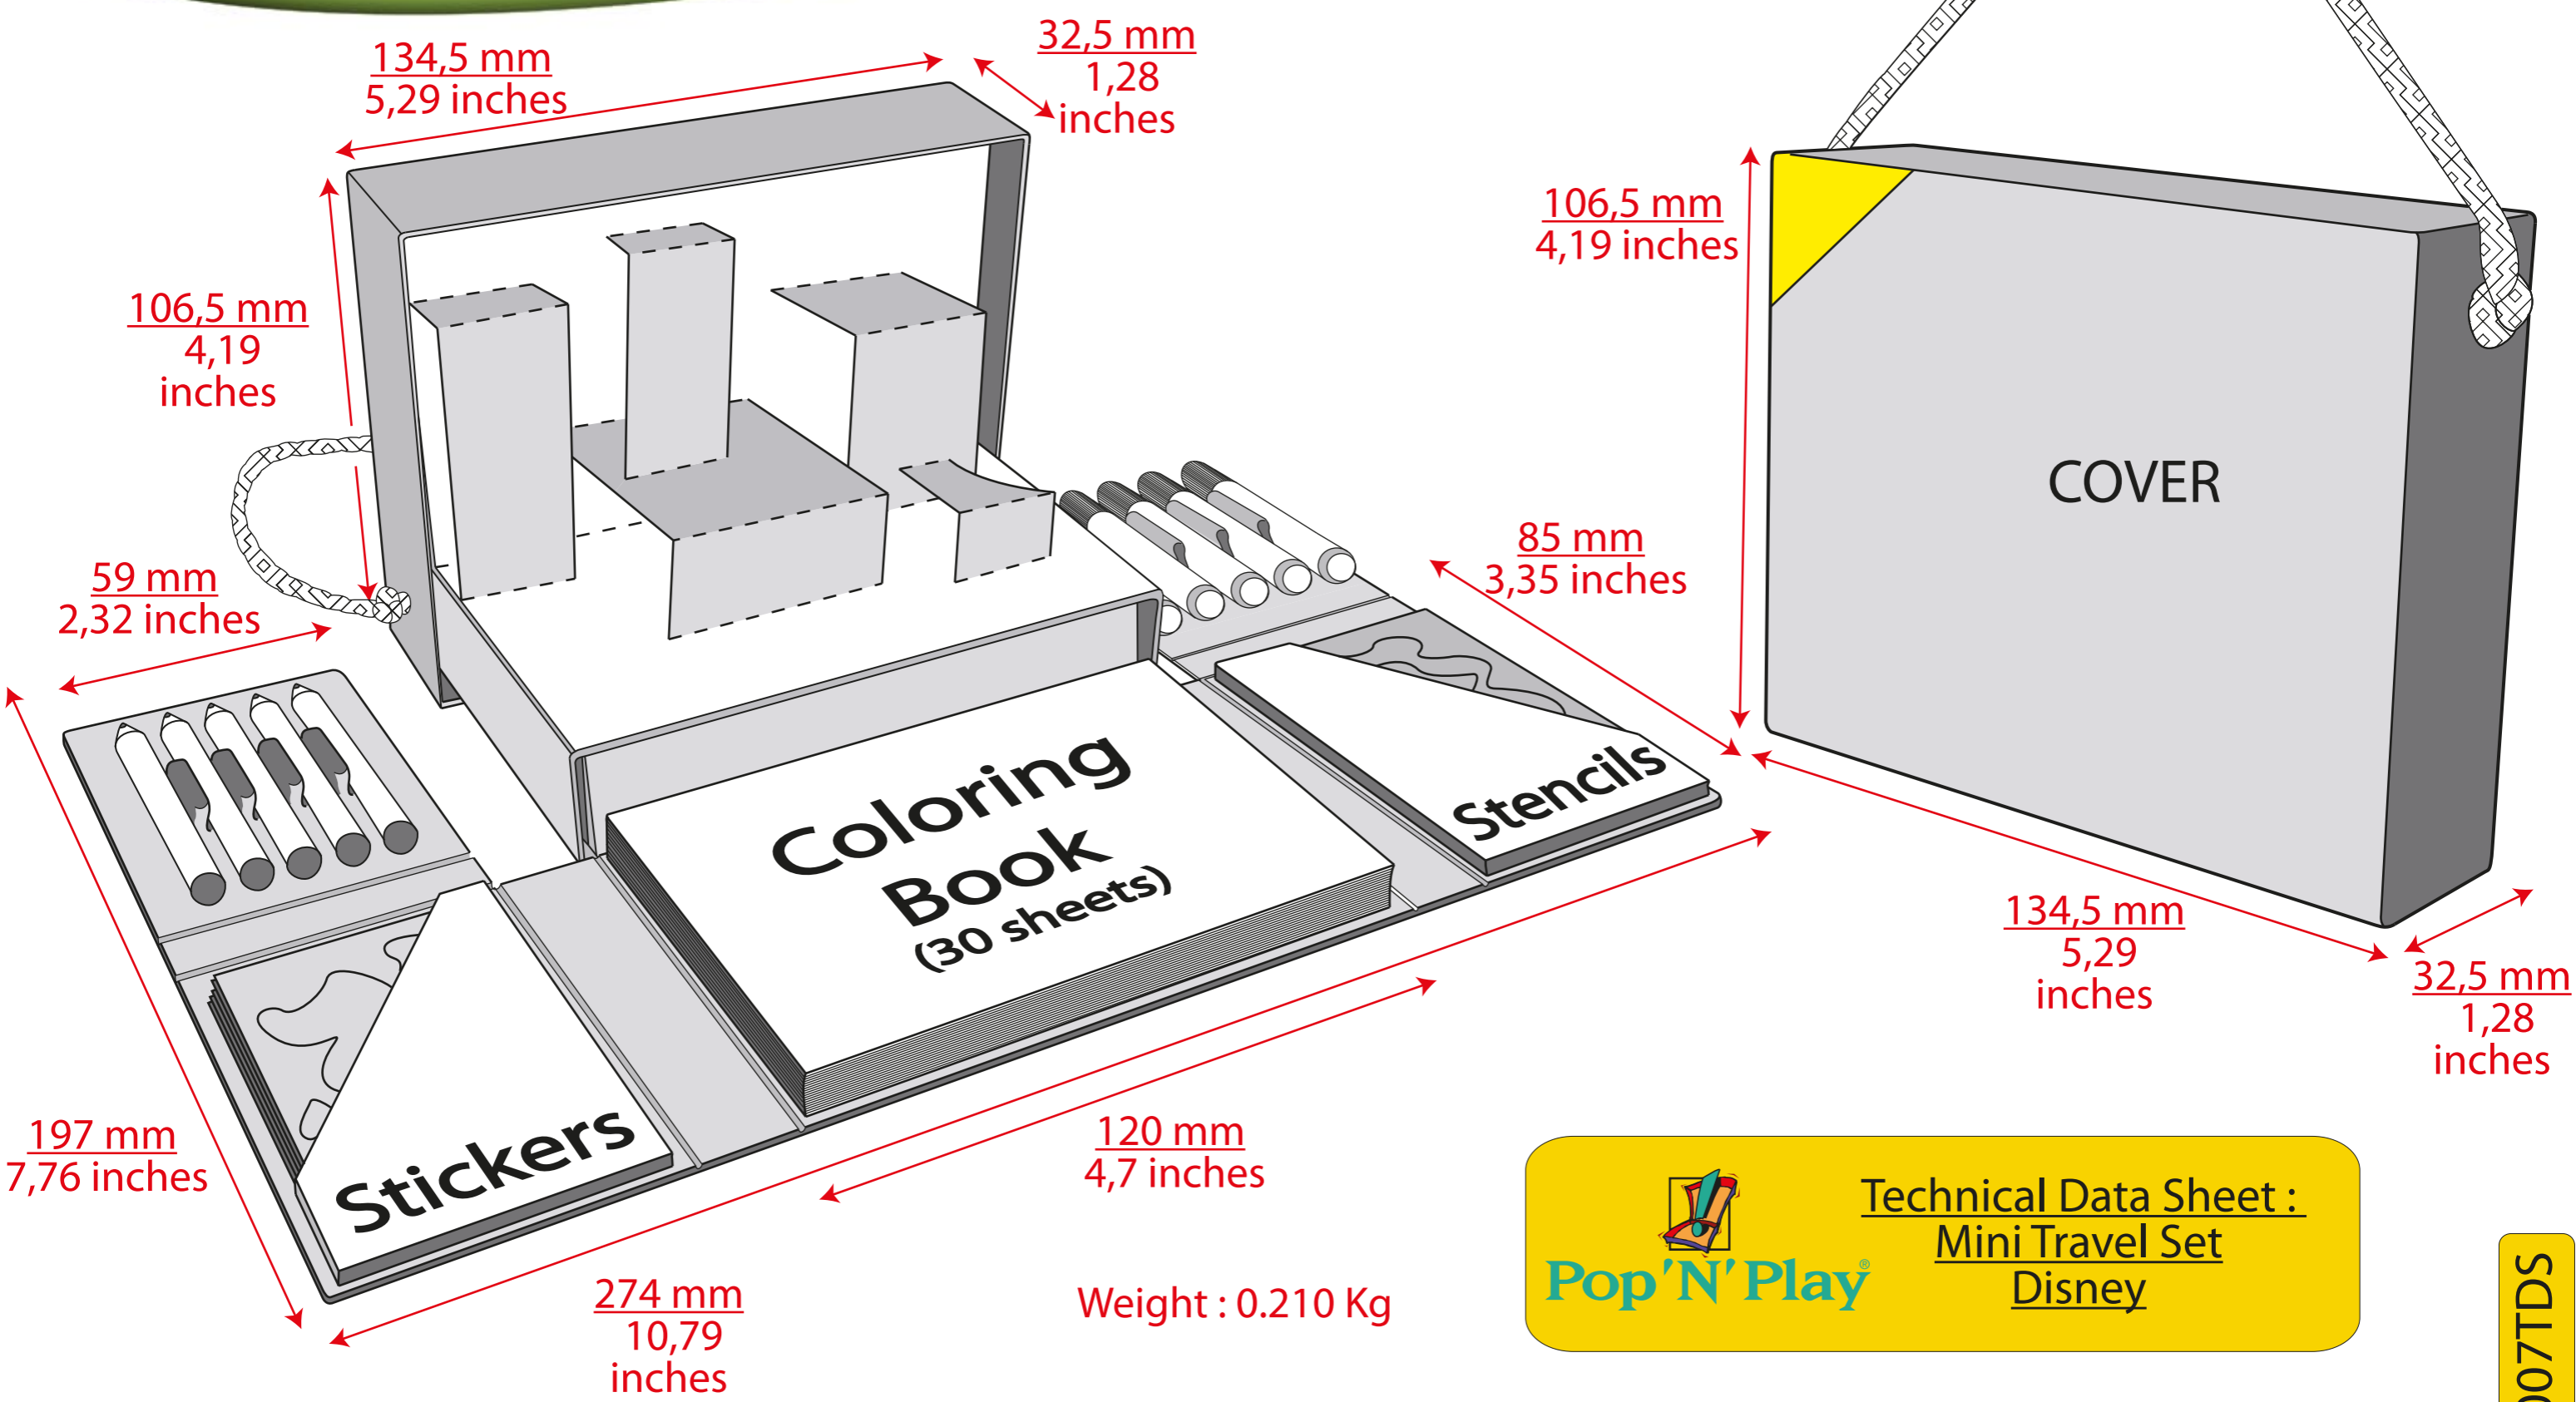

Technical Data Sheet :
Mini Travel Set
Disney

007TDS