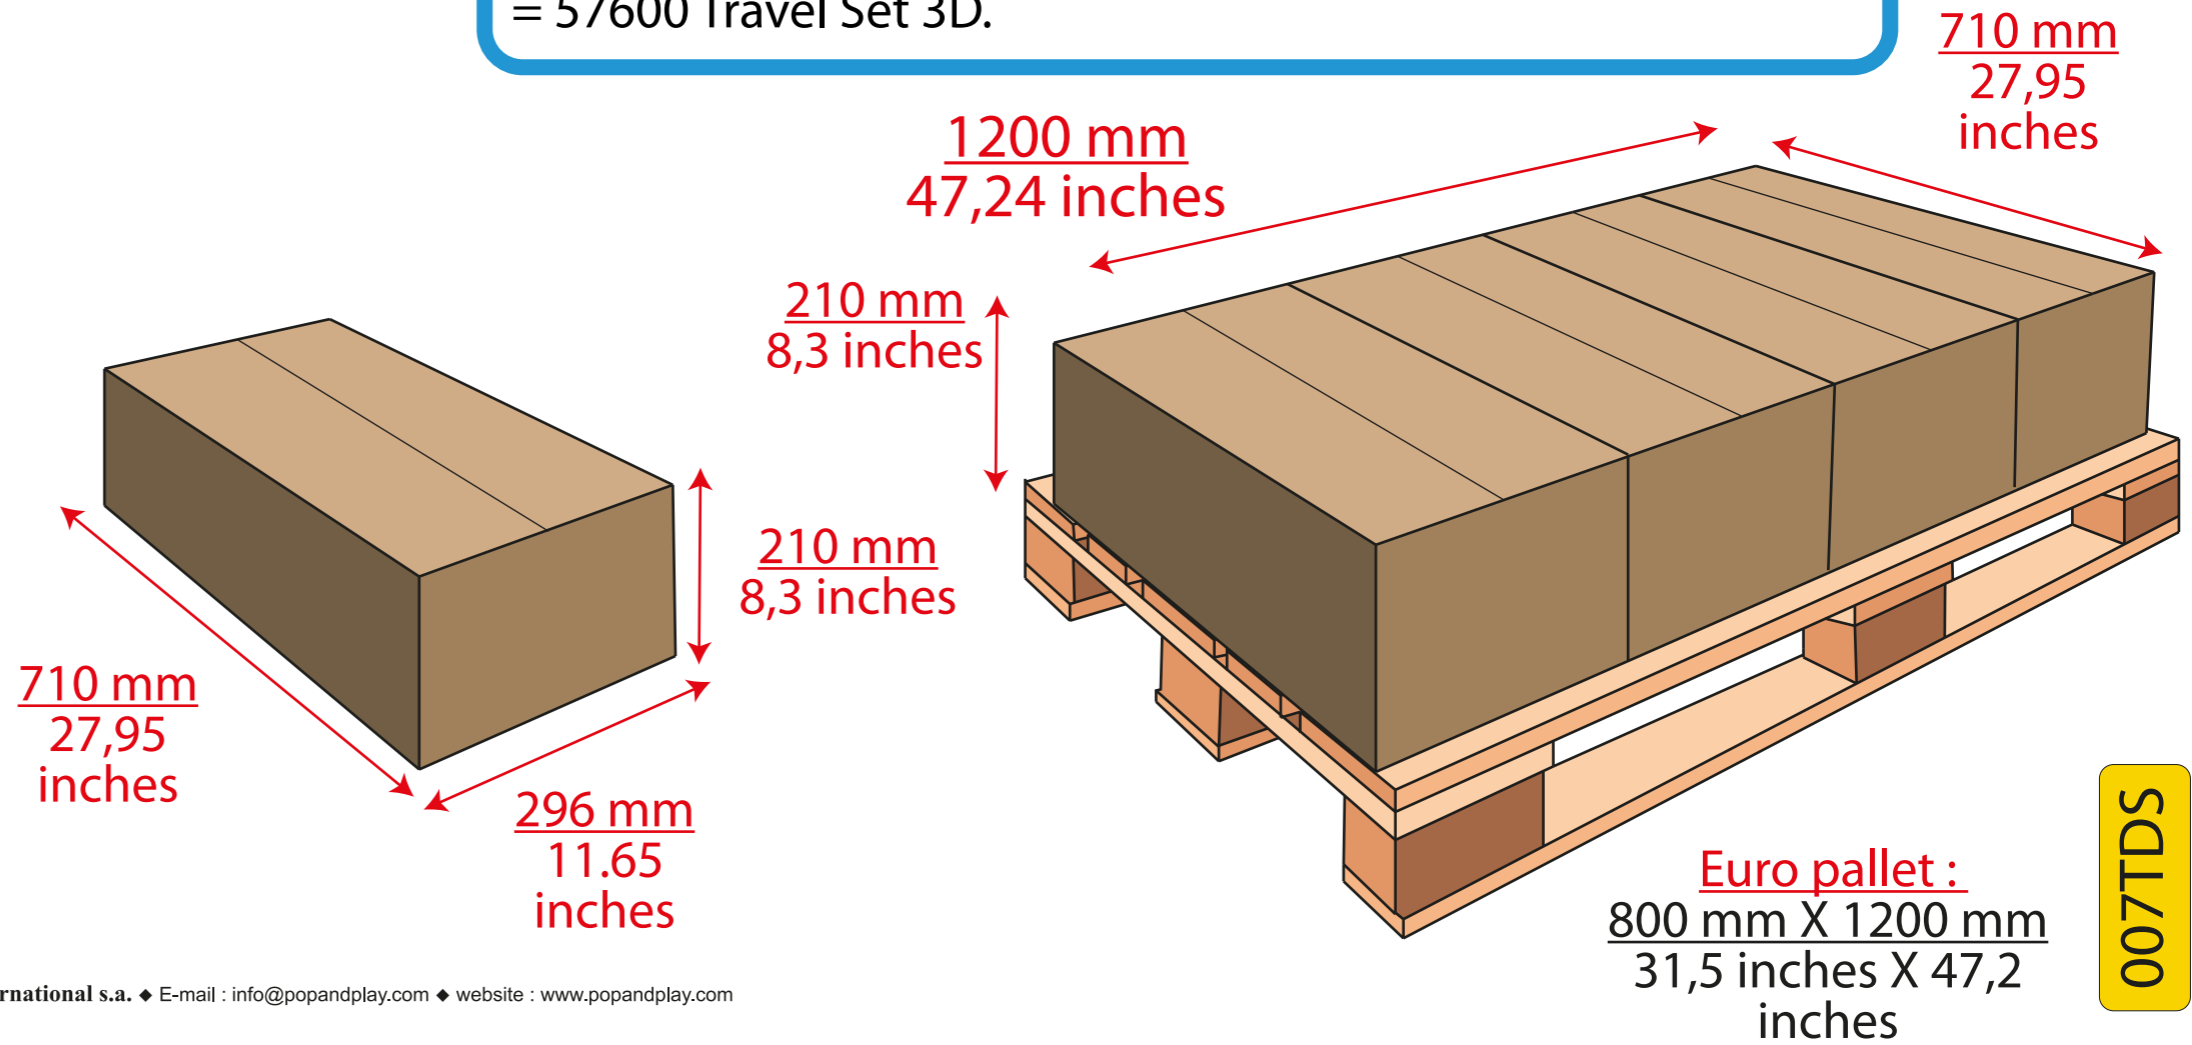

Info Euro Pallet on Container 20 ft, 40 ft and 45 ft :

10 Euro-Pallets in a container 20 ft. So 320 Masters Cases.
= 23040 Travel Set 3D.

23 Euro-Pallets in a container 40 ft. So 736 Masters Cases.
= 52992 Travel Set 3D.

25 Euro-Pallets in a container 45 ft. So 800 Masters Cases.
= 57600 Travel Set 3D.