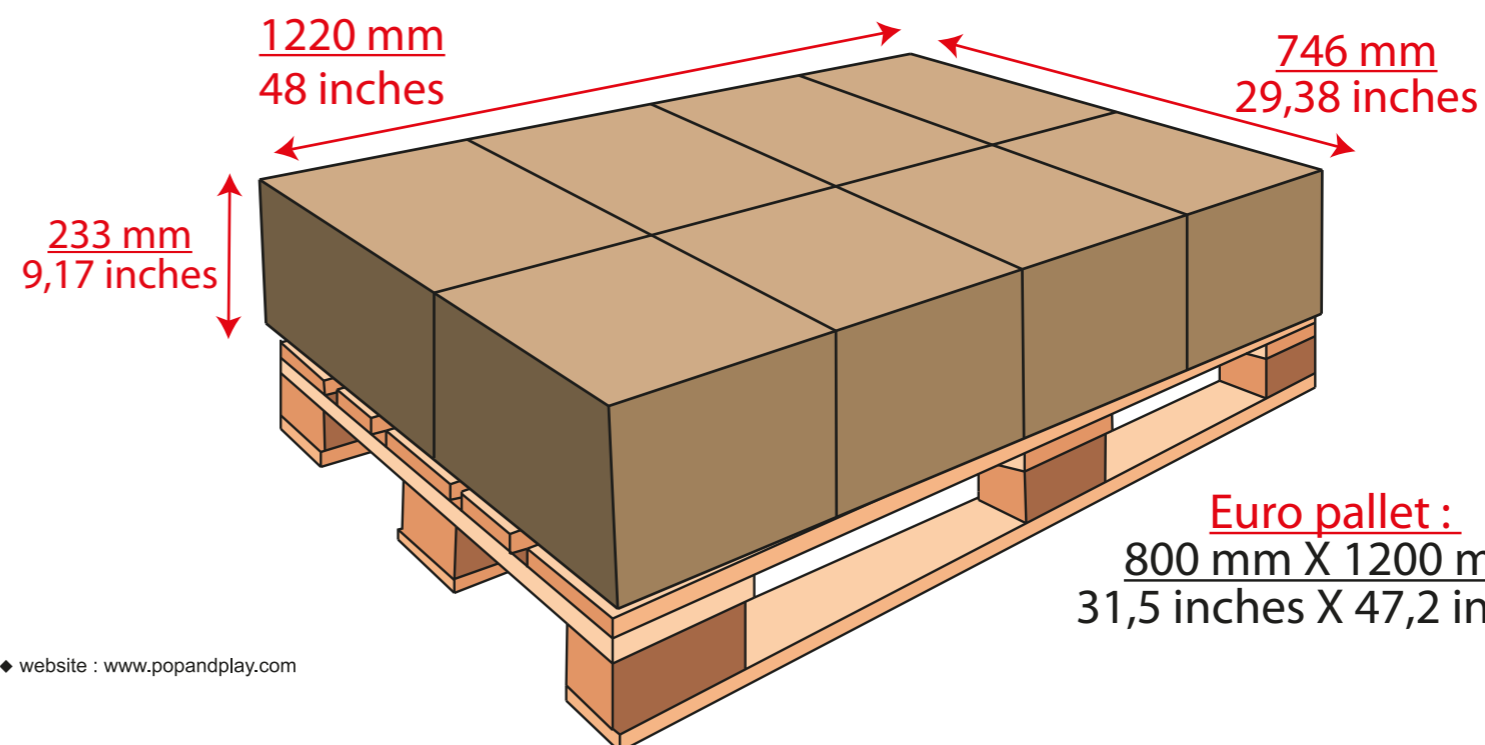

Info Euro Pallet on Container 20 ft, 40 ft and 45 ft :

10 Euro-Pallets in a container 20 ft. So 640 Masters Cases.
= 25600 Travel Set 3D.

23 Euro-Pallets in a container 40 ft. So 1472 Masters Cases.
= 58880 Travel Set 3D.

25 Euro-Pallets in a container 45 ft. So 1600 Masters Cases.
= 64000 Travel Set 3D.