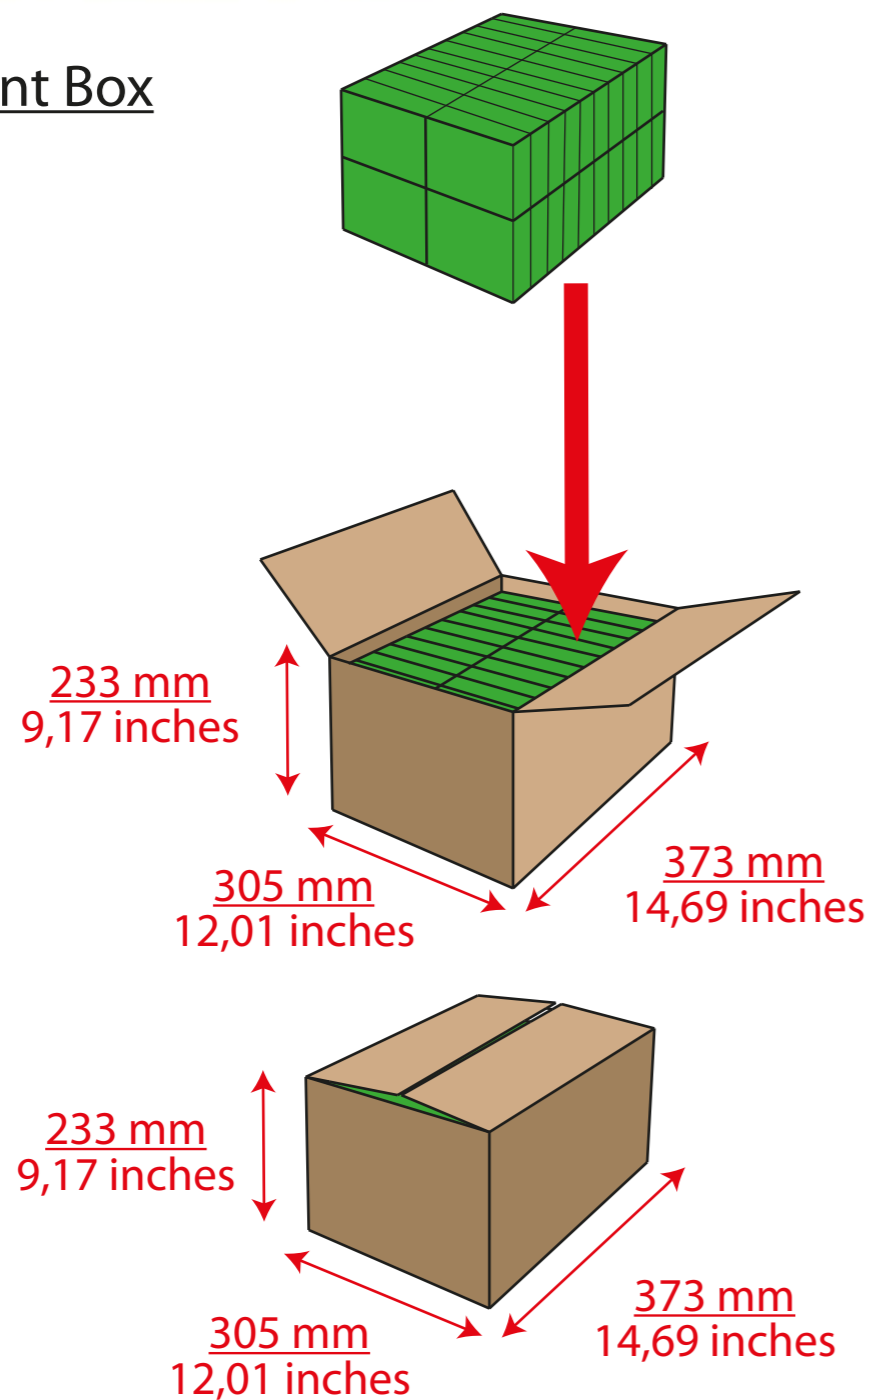

Reassortment Box