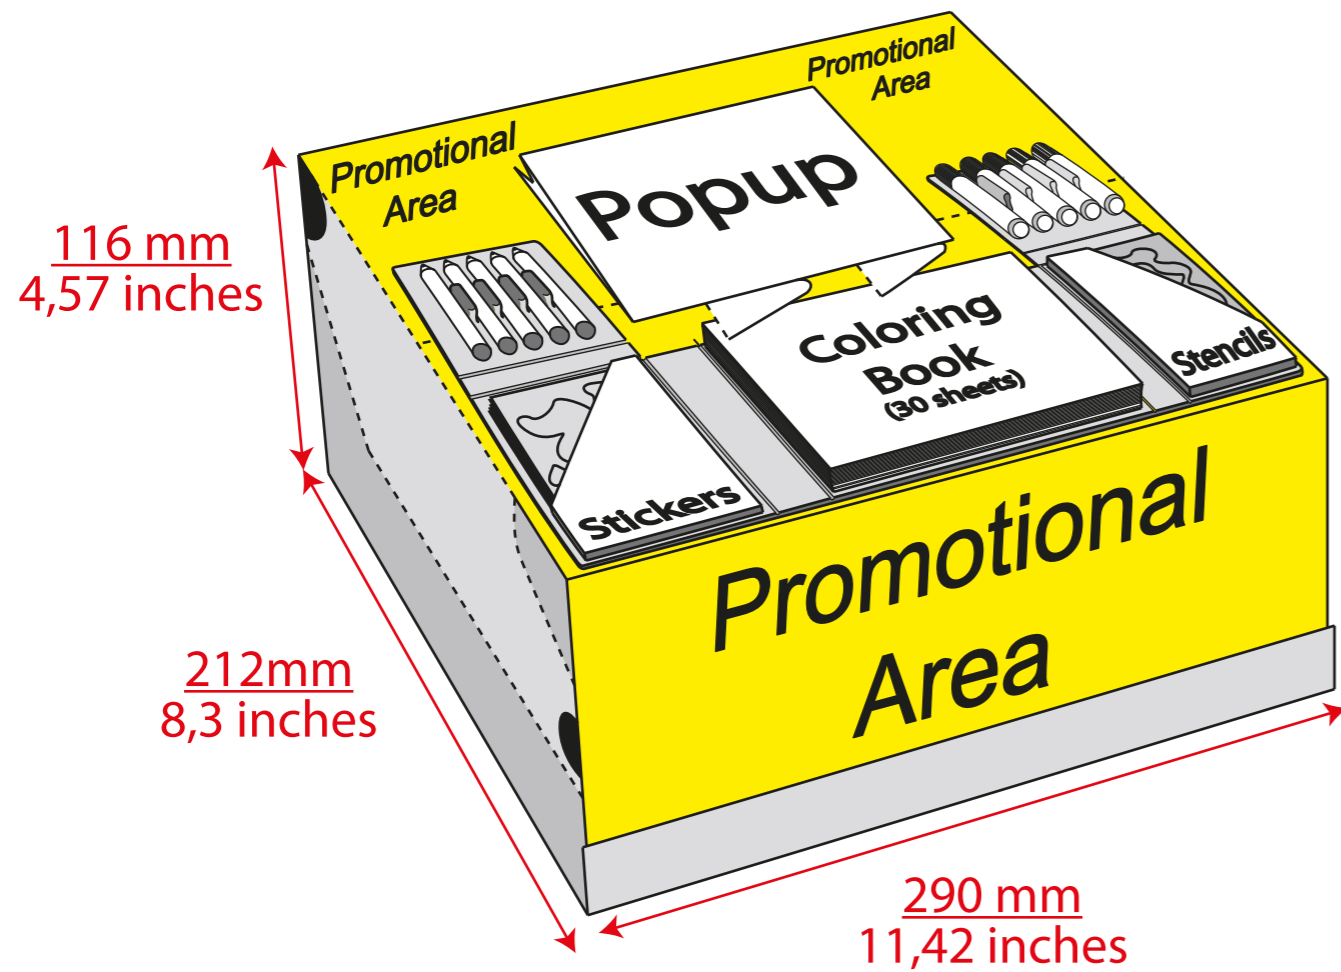

Closed Display