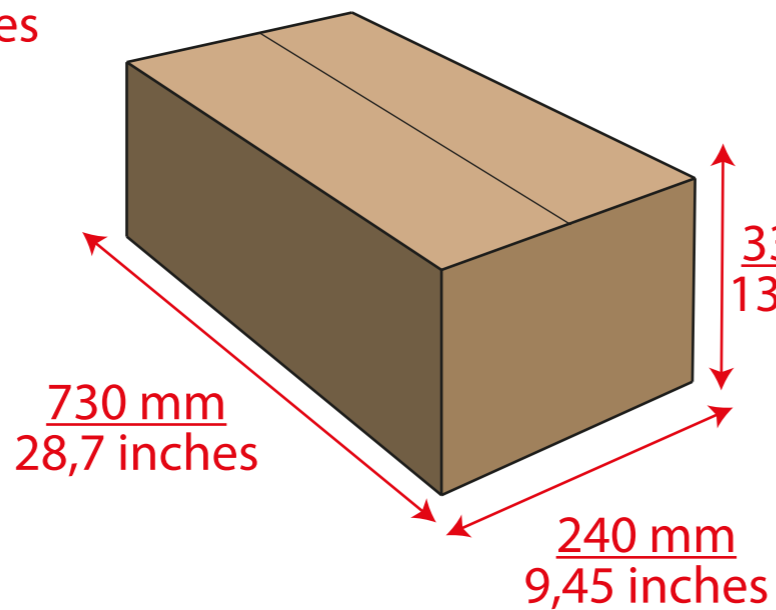

Measurements when close :
232,5 X 320 X 80 mm
(9,2 X 12,59 X 3,15 inches)

Measurements when open :
232,5 X 320 X 383 mm
(9,2 X 12,59 X 15,08 inches)

232,5 mm
9,2 inches

Stages :

1.

2.

3.

4.

009TDS

Technical Data Sheet : Mini Pop'N'Play Drawer Disney

Contents:
Disney Design :
Box :
 « Popup - Design »
Drawer :
 -6 colored pencils.
 -1 coloring book printed
 in black. Approx 30 sheets
 Recto verso (90-100 gr) =
 60 drawings

Weight : 0.035 Kg

009TDS

Master case :

Contents: 9 Displays of 40 Mini Pop'N'Play® drawer = 360 pcs.
Weight : 9 kg.

Measurements : 730 mm X 240mm X 330 mm

(28,7 X 9,45 X 13 inches)

Measurements on a Euro Pallet : 730 m X1200 mm X 330 mm

(28,7 X 47,24 X 13 inches)

5 Master Case on a level of Euro pallet.

5 levels of Masters cases possible on a Euro-Pallet.

So 25 Masters Cases on a Euro-Pallet.

Info Euro Pallet on Container 20 ft, 40 ft and 45 ft :