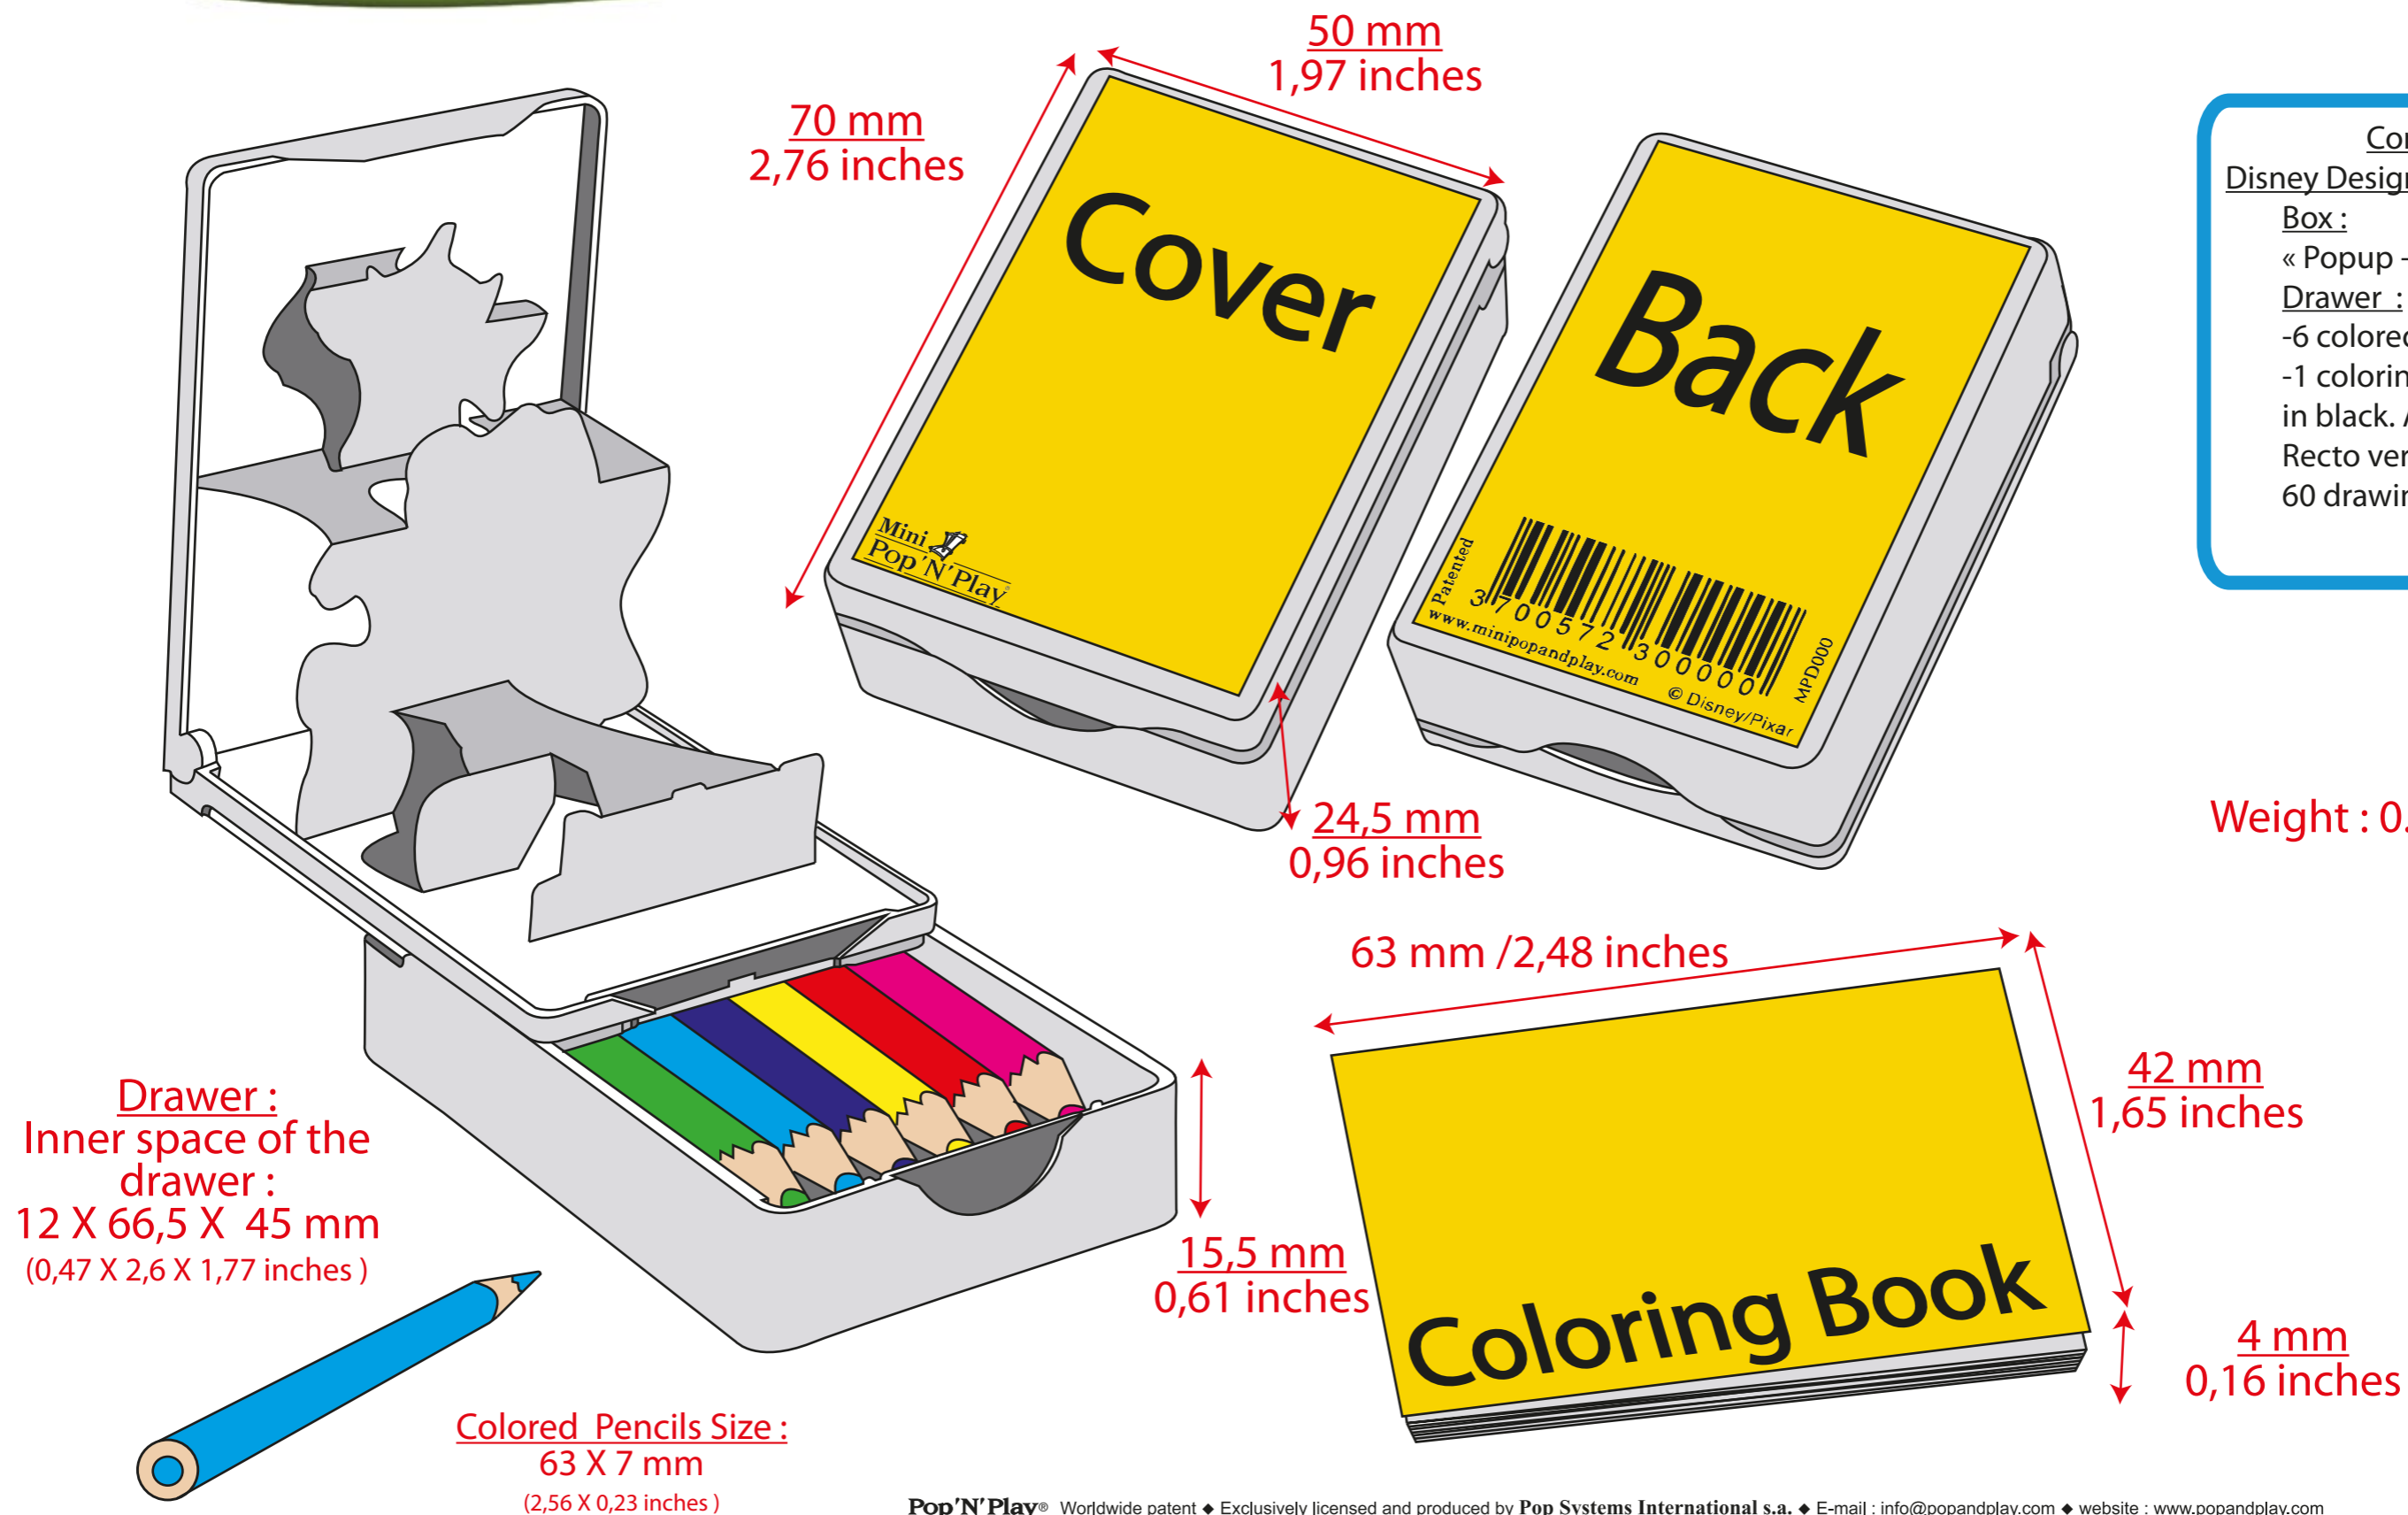

Measurements when close :
232,5 X 320 X 80 mm
(9,2 X 12,59 X 3,15 inches)

Measurements when open :
232,5 X 320 X 383 mm
(9,2 X 12,59 X 15,08 inches)

232,5 mm
9,2 inches

Stages :

1.

2.

3.

4.

009TDS

Technical Data Sheet : Mini Pop'N'Play Drawer Disney

Contents:
Disney Design :
Box :
 « Popup - Design »
Drawer :
 -6 colored pencils.
 -1 coloring book printed
 in black. Approx 30 sheets
 Recto verso (90-100 gr) =
 60 drawings

Weight : 0.035 Kg

009TDS

Master case :

Contents: 9 Displays of 40 Mini Pop'N'Play® drawer = 360 pcs.
Weight : 9 kg.

Measurements : 730 mm X 240mm X 330 mm

(28,7 X 9,45 X 13 inches)

Measurements on a Euro Pallet : 730 m X1200 mm X 330 mm

(28,7 X 47,24 X 13 inches)

5 Master Case on a level of Euro pallet.

5 levels of Masters cases possible on a Euro-Pallet.

So 25 Masters Cases on a Euro-Pallet.

Info Euro Pallet on Container 20 ft, 40 ft and 45 ft :