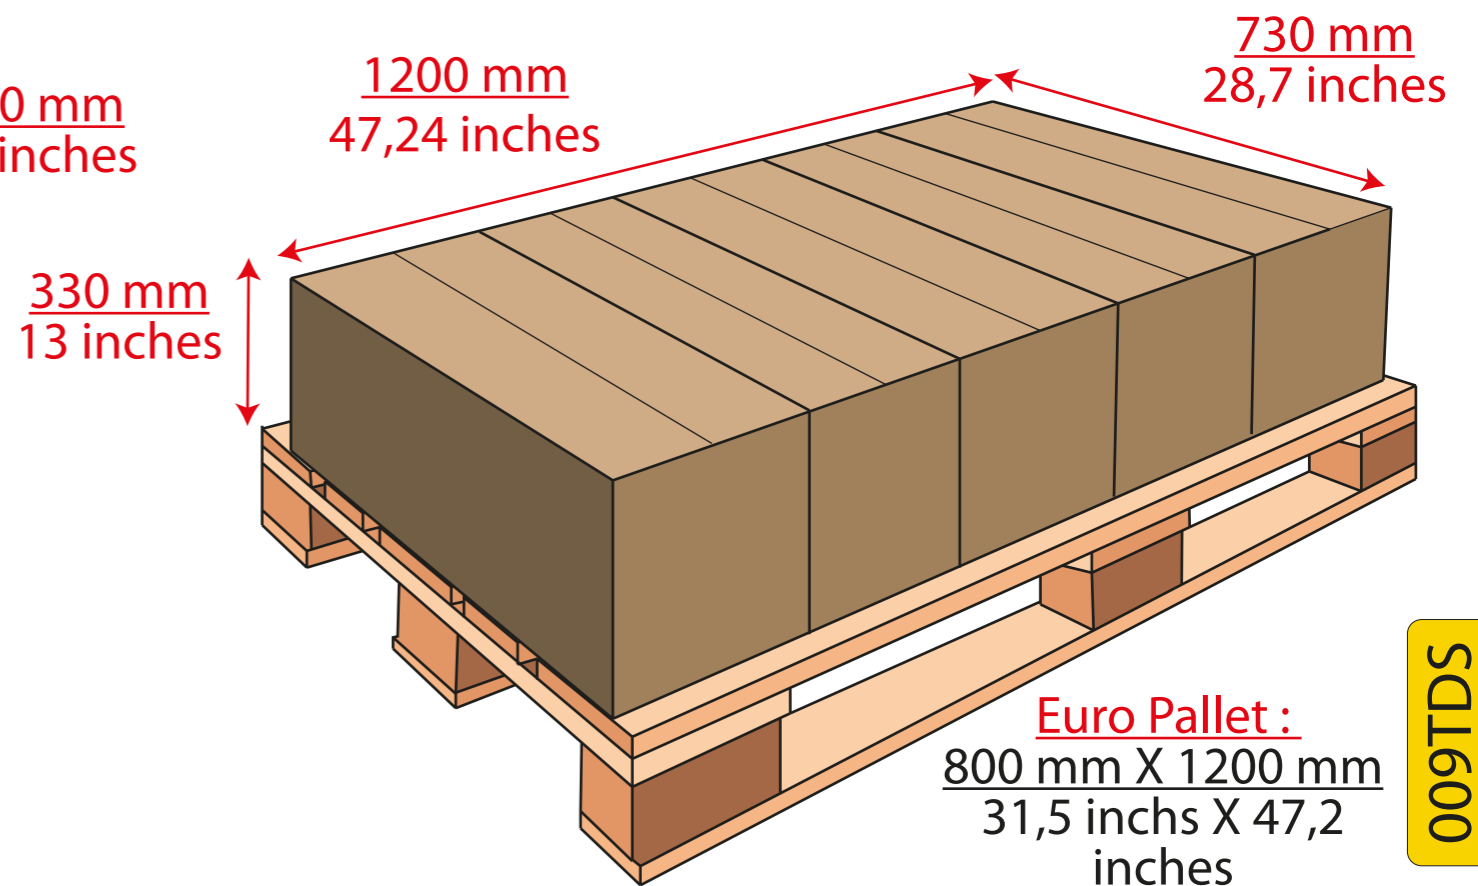

Measurements when close :
232,5 X 320 X 80 mm
(9,2 X 12,59 X 3,15 inches)

Measurements when open :
232,5 X 320 X 383 mm
(9,2 X 12,59 X 15,08 inches)

232,5 mm
9,2 inches

Stages :

1.

2.

3.

4.

009TDS

Technical Data Sheet : Mini Pop'N'Play Drawer Disney

Contents:
Disney Design :
Box :
 « Popup - Design »
Drawer :
 -6 colored pencils.
 -1 coloring book printed
 in black. Approx 30 sheets
 Recto verso (90-100 gr) =
 60 drawings

Weight : 0.035 Kg

009TDS

Master case :

Contents: 9 Displays of 40 Mini Pop'N'Play® drawer = 360 pcs.
Weight : 9 kg.

Measurements : 730 mm X 240mm X 330 mm

(28,7 X 9,45 X 13 inches)

Measurements on a Euro Pallet : 730 m X1200 mm X 330 mm

(28,7 X 47,24 X 13 inches)

5 Master Case on a level of Euro pallet.

5 levels of Masters cases possible on a Euro-Pallet.

So 25 Masters Cases on a Euro-Pallet.

Info Euro Pallet on Container 20 ft, 40 ft and 45 ft :