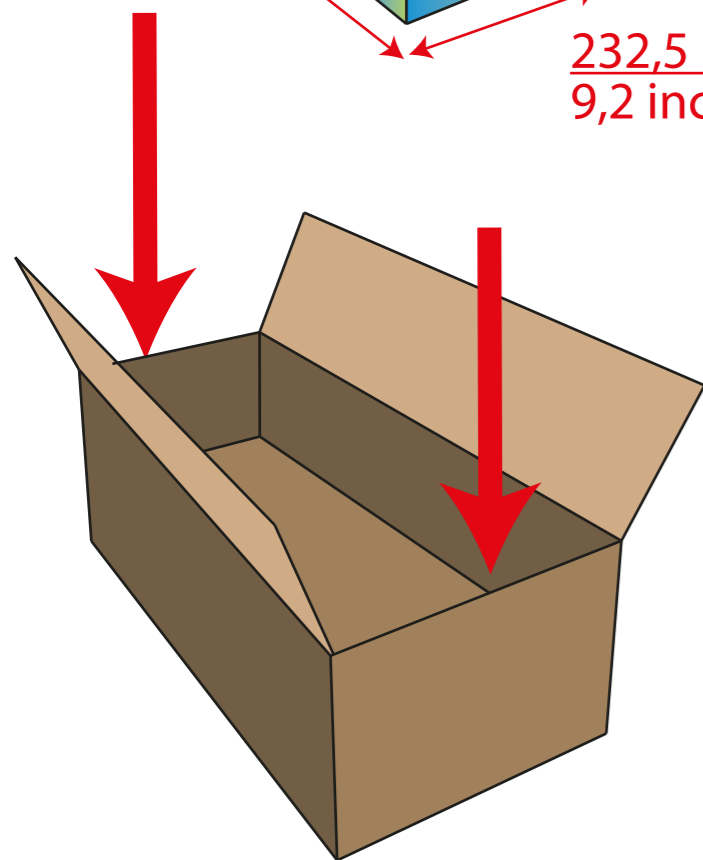

Measurements when close :
232,5 X 320 X 80 mm
(9,2 X 12,59 X 3,15 inches)

Measurements when open :
232,5 X 320 X 383 mm
(9,2 X 12,59 X 15,08 inches)

232,5 mm
9,2 inches

Stages :

1.

2.

3.

4.

009TDS

Technical Data Sheet : Mini Pop'N'Play Drawer Disney

Contents:
Disney Design :
Box :
 « Popup - Design »
Drawer :
 -6 colored pencils.
 -1 coloring book printed
 in black. Approx 30 sheets
 Recto verso (90-100 gr) =
 60 drawings

Weight : 0.035 Kg

009TDS

Master case :

Contents: 9 Displays of 40 Mini Pop'N'Play® drawer = 360 pcs.
Weight : 9 kg.

Measurements : 730 mm X 240mm X 330 mm

(28,7 X 9,45 X 13 inches)

Measurements on a Euro Pallet : 730 m X1200 mm X 330 mm

(28,7 X 47,24 X 13 inches)

5 Master Case on a level of Euro pallet.

5 levels of Masters cases possible on a Euro-Pallet.

So 25 Masters Cases on a Euro-Pallet.

Info Euro Pallet on Container 20 ft, 40 ft and 45 ft :