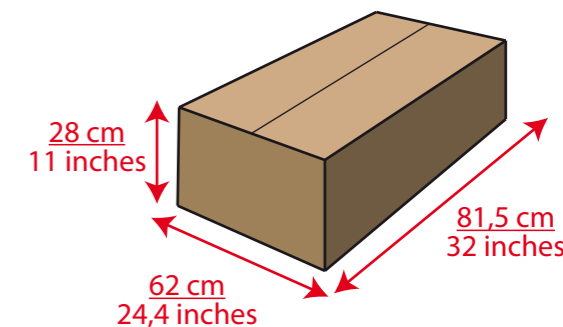

Ref :  
 Measure Box Package  
 ( 115 X 62 X 28 cm )  
 or (45,27 X 24,4 X 10,02 inches)  
 Weight : ± 22,29 kgs.

**Wire Display CP 02 :**  
Height : 80 cm (31,5 inches)  
Width : 30 cm (11,8 inches)  
Length : 60 cm (23,6 inches)

Display with contents' weight : 6,2 Kg.

**Contents :**

**Displayed items :**  
6 Landscape Pop'N'Mail 6 pieces  
**Stock :**  
5 X 6 Portrait  
per reference : 30 pieces

**Total :** 36 Pop'N'Play

Logistic Display

Master Case Display :

Ref : C8010

Box Measurements  
( 81,5 X 62 X 28 cm )  
or (32 X 24,4 X 11 inches)

Contents :

1 Wire Display with 6 X 6 Pop'N'Mail Models

Net Weight : 6,2 kg.

Gross Weight : 7,2 kg.

Master Case of 1 Wire Displays with its products:

Reassortment Box (Master case) :

Contents : 36 pieces of Pop'N'Mail

(2 Levels of 18 boxes)

Net Weight : 3,2 kg

Gross Weight : 4,2 kg

Measurements Reassortment Box :

38 x 27,5 x 14,5 cm

(15 x 10,83 x 5,7 inches)