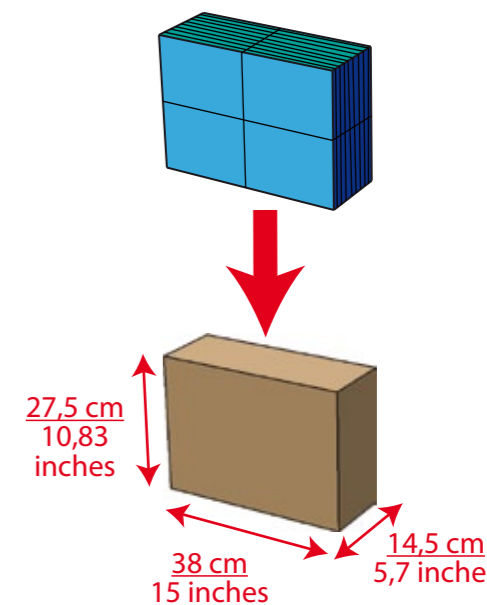

Ref :  
 Measure Box Package  
 ( 115 X 62 X 28 cm )  
 or (45,27 X 24,4 X 10,02 inches)  
 Weight : ± 22,29 kgs.

**Wire Display CP 02 :**  
Height : 80 cm (31,5 inches)  
Width : 30 cm (11,8 inches)  
Length : 60 cm (23,6 inches)

Master Case Display :

Ref : C8010

Box Measurements  
( 81,5 X 62 X 28 cm )  
or (32 X 24,4 X 11 inches)

Contents :

1 Wire Display with 6 X 6 Pop'N'Mail Models

Net Weight : 6,2 kg.

Gross Weight : 7,2 kg.

Master Case of 1 Wire Displays with its products:

Reassortment Box (Master case) :

Contents : 36 pieces of Pop'N'Mail

(2 Levels of 18 boxes)

Net Weight : 3,2 kg

Gross Weight : 4,2 kg

Measurements Reassortment Box :

38 x 27,5 x 14,5 cm

(15 x 10,83 x 5,7 inches)

005TDS02

005TDS02

Logistic characteristics

Reassortment Master Case

Ref.:

Contents: 24 x 5 pieces = 120 pieces

Measurements per 5 pieces pack:

18,5 X 13,5 X 7,5 cm  
or (7,28 X 5,3 X 2,95 inches)