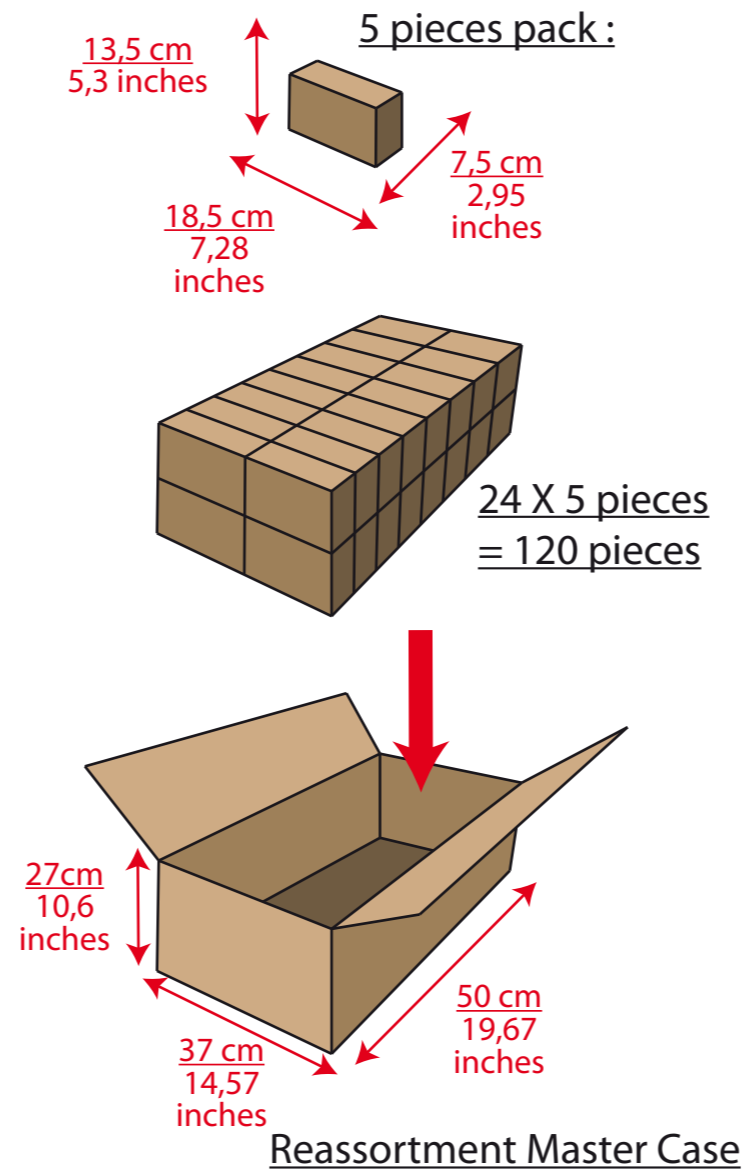

Master Case Display :

Ref : C8010

Box Measurements  
( 81,5 X 62 X 28 cm )  
or (32 X 24,4 X 11 inches)

Contents :

1 Wire Display with 6 X 6 Pop'N'Mail Models

Net Weight : 6,2 kg.

Gross Weight : 7,2 kg.

Master Case of 1 Wire Displays with its products:

Reassortment Box (Master case) :

Contents : 36 pieces of Pop'N'Mail

(2 Levels of 18 boxes)

Net Weight : 3,2 kg

Gross Weight : 4,2 kg

Measurements Reassortment Box :

38 x 27,5 x 14,5 cm

(15 x 10,83 x 5,7 inches)

005TDS02

005TDS02

Logistic characteristics

Reassortment Master Case

Ref.:

Contents: 24 x 5 pieces = 120 pieces

Measurements per 5 pieces pack:

18,5 X 13,5 X 7,5 cm  
or (7,28 X 5,3 X 2,95 inches)

Measurements per 120 pieces Master Case

( 50 X 37 X 27 cm )  
or (19,7 X 14,57 X 10,63 inches)

Weight per 120 pieces Master Case

14,25 kgs.

You are  
**CREMENDOUS!**

**Congratulations!**

Dear

**message**