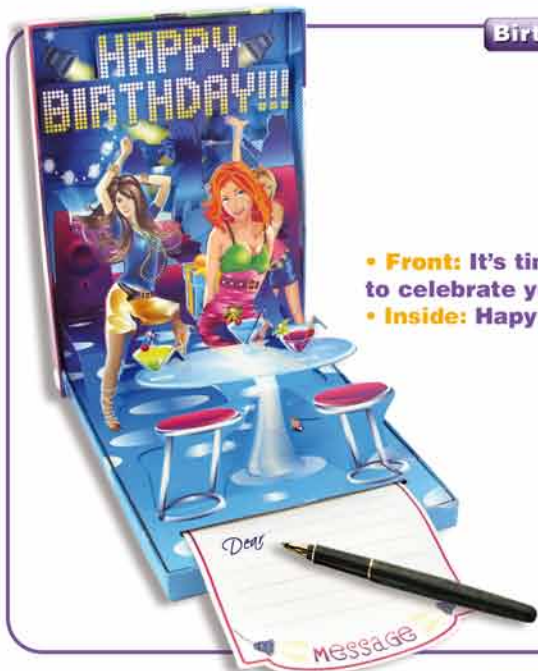

Pop 'N' Mail®

YOUR **GREETINGS** TAKE ON ANOTHER **DIMENSION** !

It is now possible to send greetings in 3 DIMENSIONS.

Using a Pop 'N' Mail is easy! First, pick the right one for the occasion (Birthday, Christmas, Wedding, Birth, etc.), open the box and write your message on the pull-out sheet. Write the address on the front, the return address on the back, seal with the sticker enclosed and drop it off to the nearest mailbox. Your greetings and wishes are on their way!

Birthday

- **Front:** It's time to celebrate your day !
- **Inside:** Hapy Birthday !!!