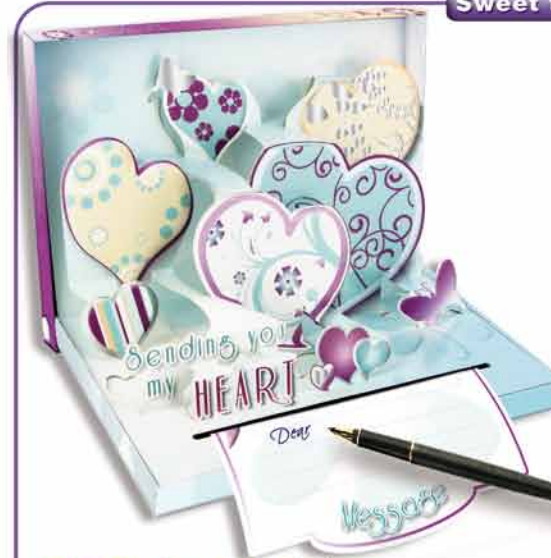

Sweet thoughts

- Front: To You from Me
- Inside: Big Hugs

model: ORCHID
HUGS
ref: 685CP10
UPC: 815379010228

©Pop Systems International

Sweet thoughts

- Front: A Love note delivery
- Inside: Sending you my Heart