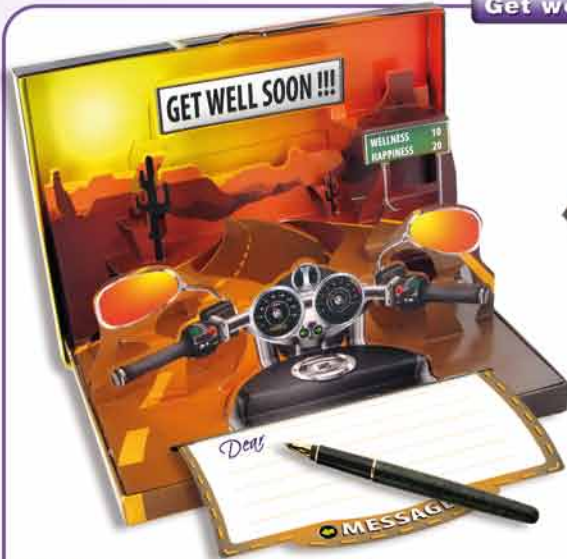

• LANDSCAPE: SIZE: CLOSED: 183 x 15 x 133 mm
 OPEN: 183 x 127 x 133 mm
 WEIGHT: 87 g
 • PORTRAIT: SIZE: CLOSED: 133 x 15 x 183 mm
 OPEN: 133 x 178 x 183 mm
 WEIGHT: 87 g

Get well

model: Get Well
 Moto
 ref: 681CP11
 UPC: 815379010112