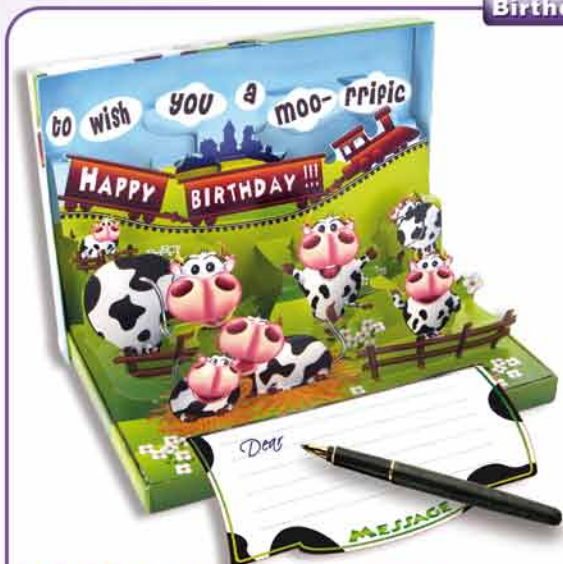

Get well

©Disney
Based on the "Winnie the Pooh" by A.A. Milne and E.H. Shepherd

model: **Winnie
get well**
ref: 721CP20
EAN: 3700572301044

3700572 301044

- **Front:** Tu n'es pas très en forme?
- **Inside:** Remets-toi vite !!!

Pop 'N' Mail®

• LANDSCAPE: SIZE: CLOSED: 183 x 15 x 133 mm
 OPEN: 183 x 127 x 133 mm
 WEIGHT: 87 g
 • PORTRAIT: SIZE: CLOSED: 133 x 15 x 183 mm
 OPEN: 133 x 178 x 183 mm
 WEIGHT: 87 g

Birthday

- **Front:** The party train is coming...
- **Inside:** to wish you a moo-rrific Happy Birthday !!!