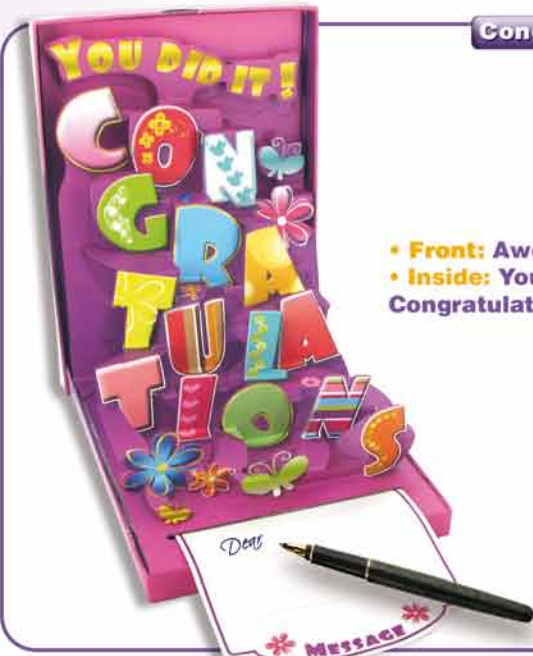

8 15379 01023 5

Pop 'N' Mail®

• LANDSCAPE: SIZE: CLOSED: 183 x 15 x 133 mm
 OPEN: 183 x 127 x 133 mm
 WEIGHT: 87 g
 • PORTRAIT: SIZE: CLOSED: 133 x 15 x 183 mm
 OPEN: 133 x 178 x 183 mm
 WEIGHT: 87 g

Congrats