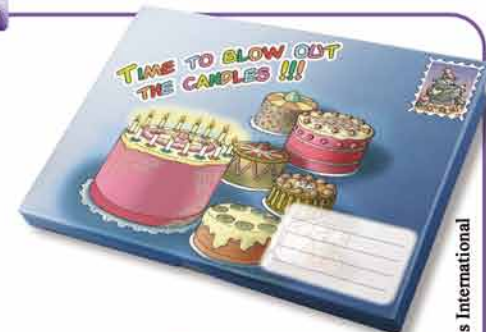

©Pop Systems International

model: **BIRTHDAY CAKE**
ref: 685CP11
UPC: 815379010235

8 15379 01023 5