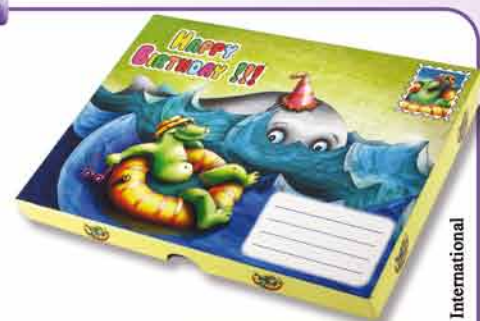

Birthday

- **Front:** It's time to celebrate your day !
- **Inside:** Hapy Birthday !!!

©Pop Systems International

model: **GIRLS BIRTHDAY PARTY**
ref: 681CP01
UPC: 815379010013

8 15379 01001 3

Birthday

- **Front:** Happy birthday !!!
- **Inside:** Have a whale of a good time !!!