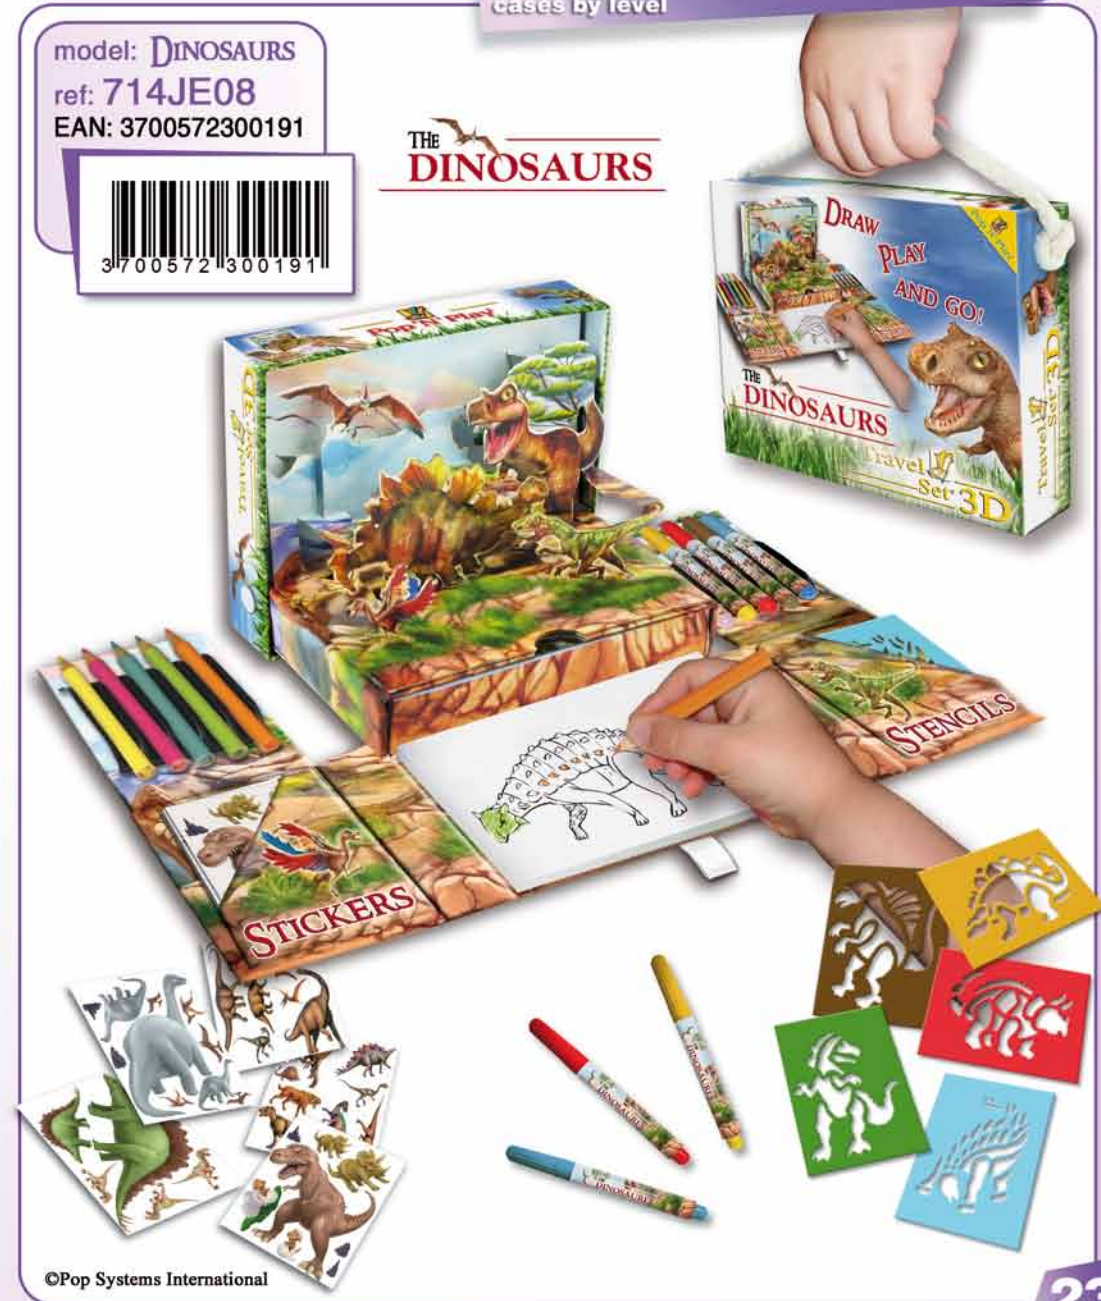

©Pop Systems International