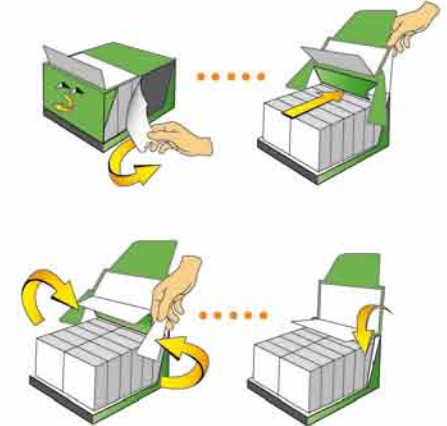

Travel Display Set® 3D

- **SIZE: CLOSED:** 290 x 212 x 116 mm
  OPENED: 290 x 212 x 325 mm
- **MASTER CASE:** 6 displays of 12 Travel Sets 3D
  (72 Travel Set 3D) - 710 X 296 X 210 mm - 16,3 kg
- **PALLET:** 32 Master cases (2304 Travel Set 3D)
  80 x 120 x 183 cm - 8 layers - 4 master cases by level

Sale Shelf Display

model: **pironos**
ref: 720JE02_Display
EAN: 3700572300214