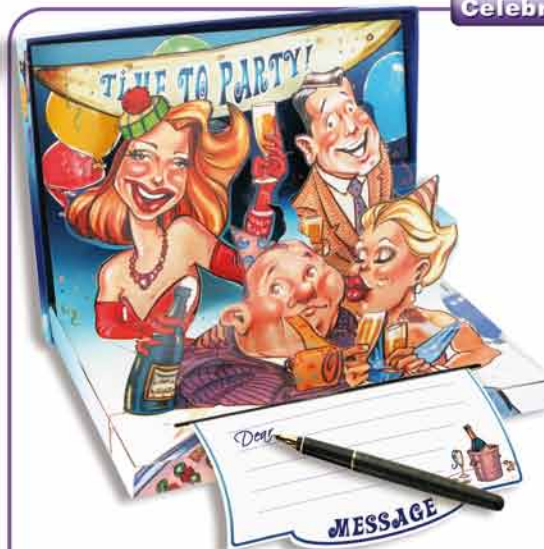

Celebrations

- Front: 5..4..3..2..1
- Inside: Hip Hip Hooray !

©Pop Systems International

model: **Frogs Celebrate**
ref: 681CP02
UPC: 815379010020

8 15379 01002 0

Celebrations

- Front: 5...4...3...2...1
- Inside: Time to party !