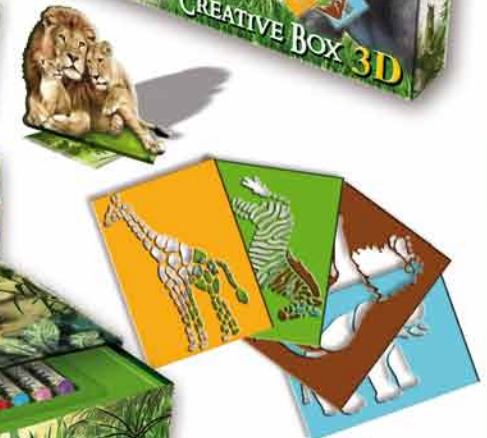

©Pop Systems International