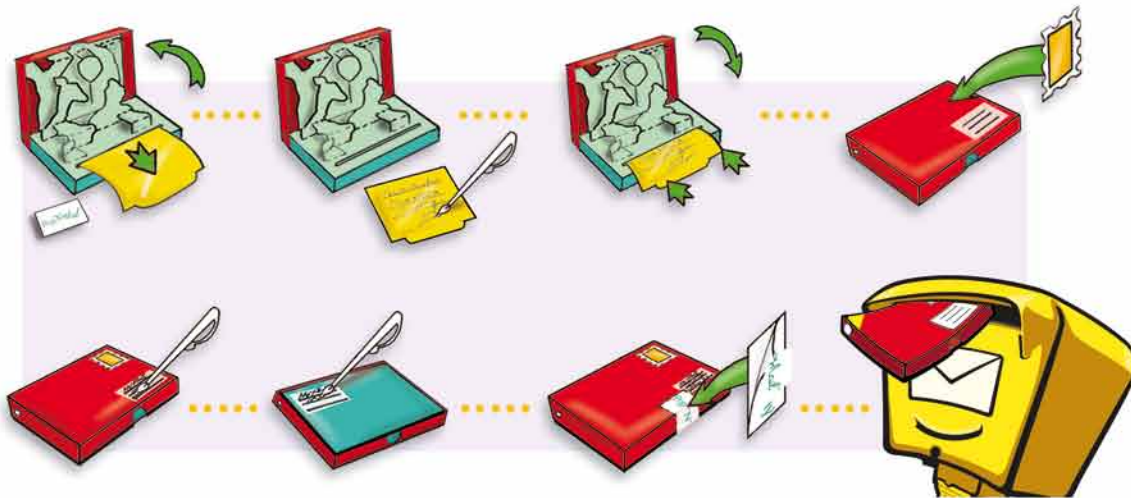

Sale Shelf Display

model: **Disney**
ref: 710MPD_Display
EAN: 3700572300153

Pop 'N' Mail®

Your greetings take another
DIMENSION!

It is now possible to send greetings in **3 dimensions**. Using a Pop 'N' Mail is easy! First, pick the right one for the occasion (Birthday, Christmas, Wedding, Birth, etc.), open the box and write your message on the pull-out sheet. Write the address on the front, the return address on the back, seal with the sticker enclosed and drop it off to the nearest mailbox. Your greetings and wishes are on their way!