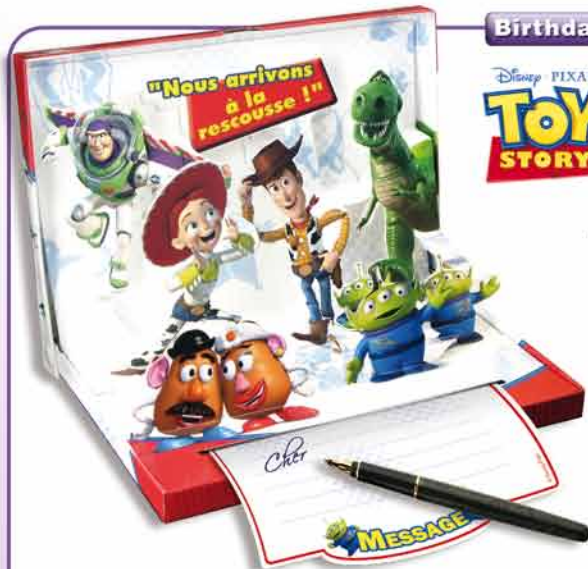

Sale Shelf Display

model: **Disney**
ref: 710MPD_Display
EAN: 3700572300153

Pop 'N' Mail®

Your greetings take another
DIMENSION!

It is now possible to send greetings in **3 dimensions**. Using a Pop 'N' Mail is easy! First, pick the right one for the occasion (Birthday, Christmas, Wedding, Birth, etc.), open the box and write your message on the pull-out sheet. Write the address on the front, the return address on the back, seal with the sticker enclosed and drop it off to the nearest mailbox. Your greetings and wishes are on their way!

Birthday

Disney PIXAR
TOY STORY

model: **TOY STORY**
ref: 721CP01
EAN: 3700572300856

3 700572 300856

©Disney/Pixar
Mr. POTATO HEAD is a trademark of Hasbro used with permission. © 2010 Hasbro. All rights reserved.
Slinky Dog ©, © Poof-Slinky, Inc.

©Disney
Based on the "Winnie the Pooh" by A.A. Milne and E.H. Sheppard

• LANDSCAPE: SIZE: CLOSED: 183 x 15 x 133 mm
 OPEN: 183 x 127 x 133 mm
 WEIGHT: 87 g
 • PORTRAIT: SIZE: CLOSED: 133 x 15 x 183 mm
 OPEN: 133 x 178 x 183 mm
 WEIGHT: 87 g