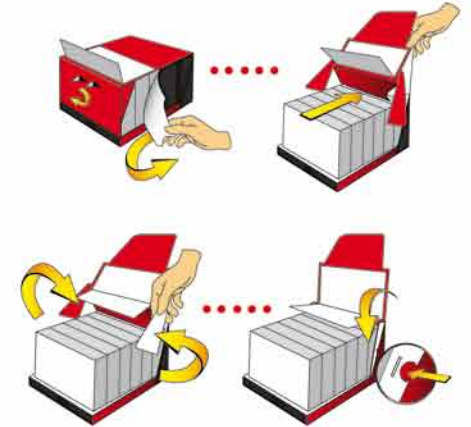

Creative Box® 3D Display

Contains 6 Creative Box 3D
with a real popup to draw the attention on the 3D aspect of the product.

- **SIZE: CLOSED:** 255 x 260 x 170 mm
  OPENED: 255 x 260 x 455 mm
- **MASTER CASE:** 3 displays of 6 Creative Box 3D (18 Creative Box 3D) 790 x 265 x 180 mm - 10,6 kg
- **PALLET:** 40 Master cases (720 Creative Box 3D) 80 x 120 x 195 cm - 10 layers - 4 master cases by level

Sale Shelf display

model: **Cars 2**
ref: 717JE01_Display
EAN: 3700572300269