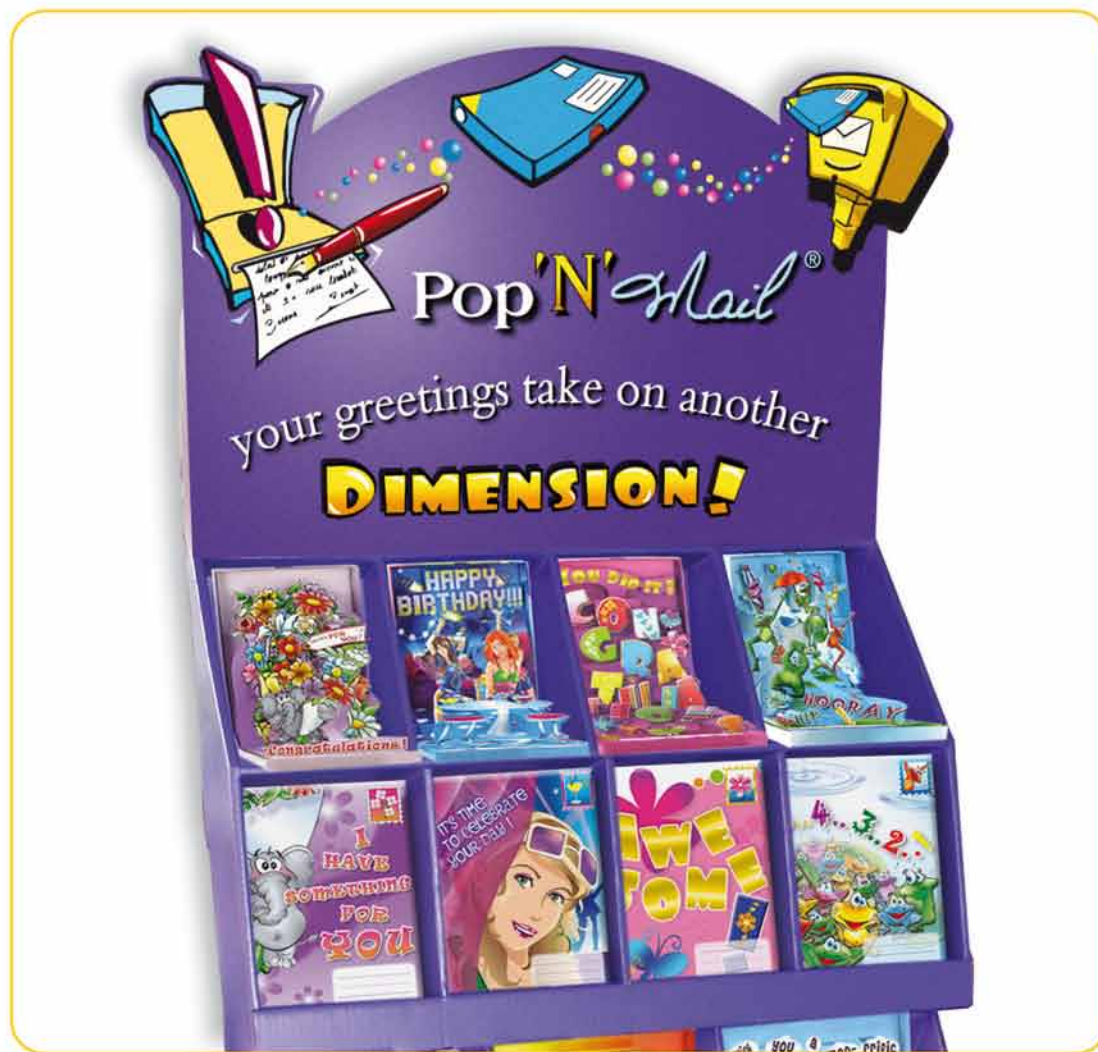

Display Pop'N'Mail®

Contains
160 Pop'N'Mail®
(10 models - 16 pieces by model)
2 displays by Euro Pallet

CARDBOARD DISPLAY

- SIZE: WITH TOP CARD: 600 x 430 x 2010 mm
  WITHOUT TOP CARD: 600 x 430 x 1630 mm
- WEIGHT: 22,5 kg
- PALLET: 2 displays by pallet (80 x 120 x 145 cm)
  (delivered on mini pallet - 60 x 80 x 130 cm)

Promotional Sale Display