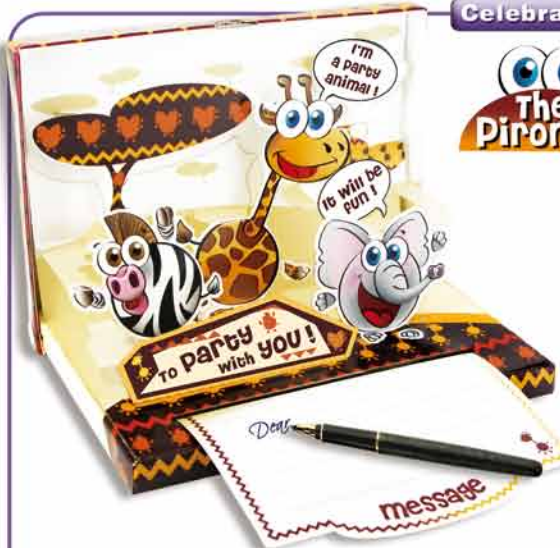

- Front: We are here!
- Inside: I'm a party animal! It will be fun! To party with you!