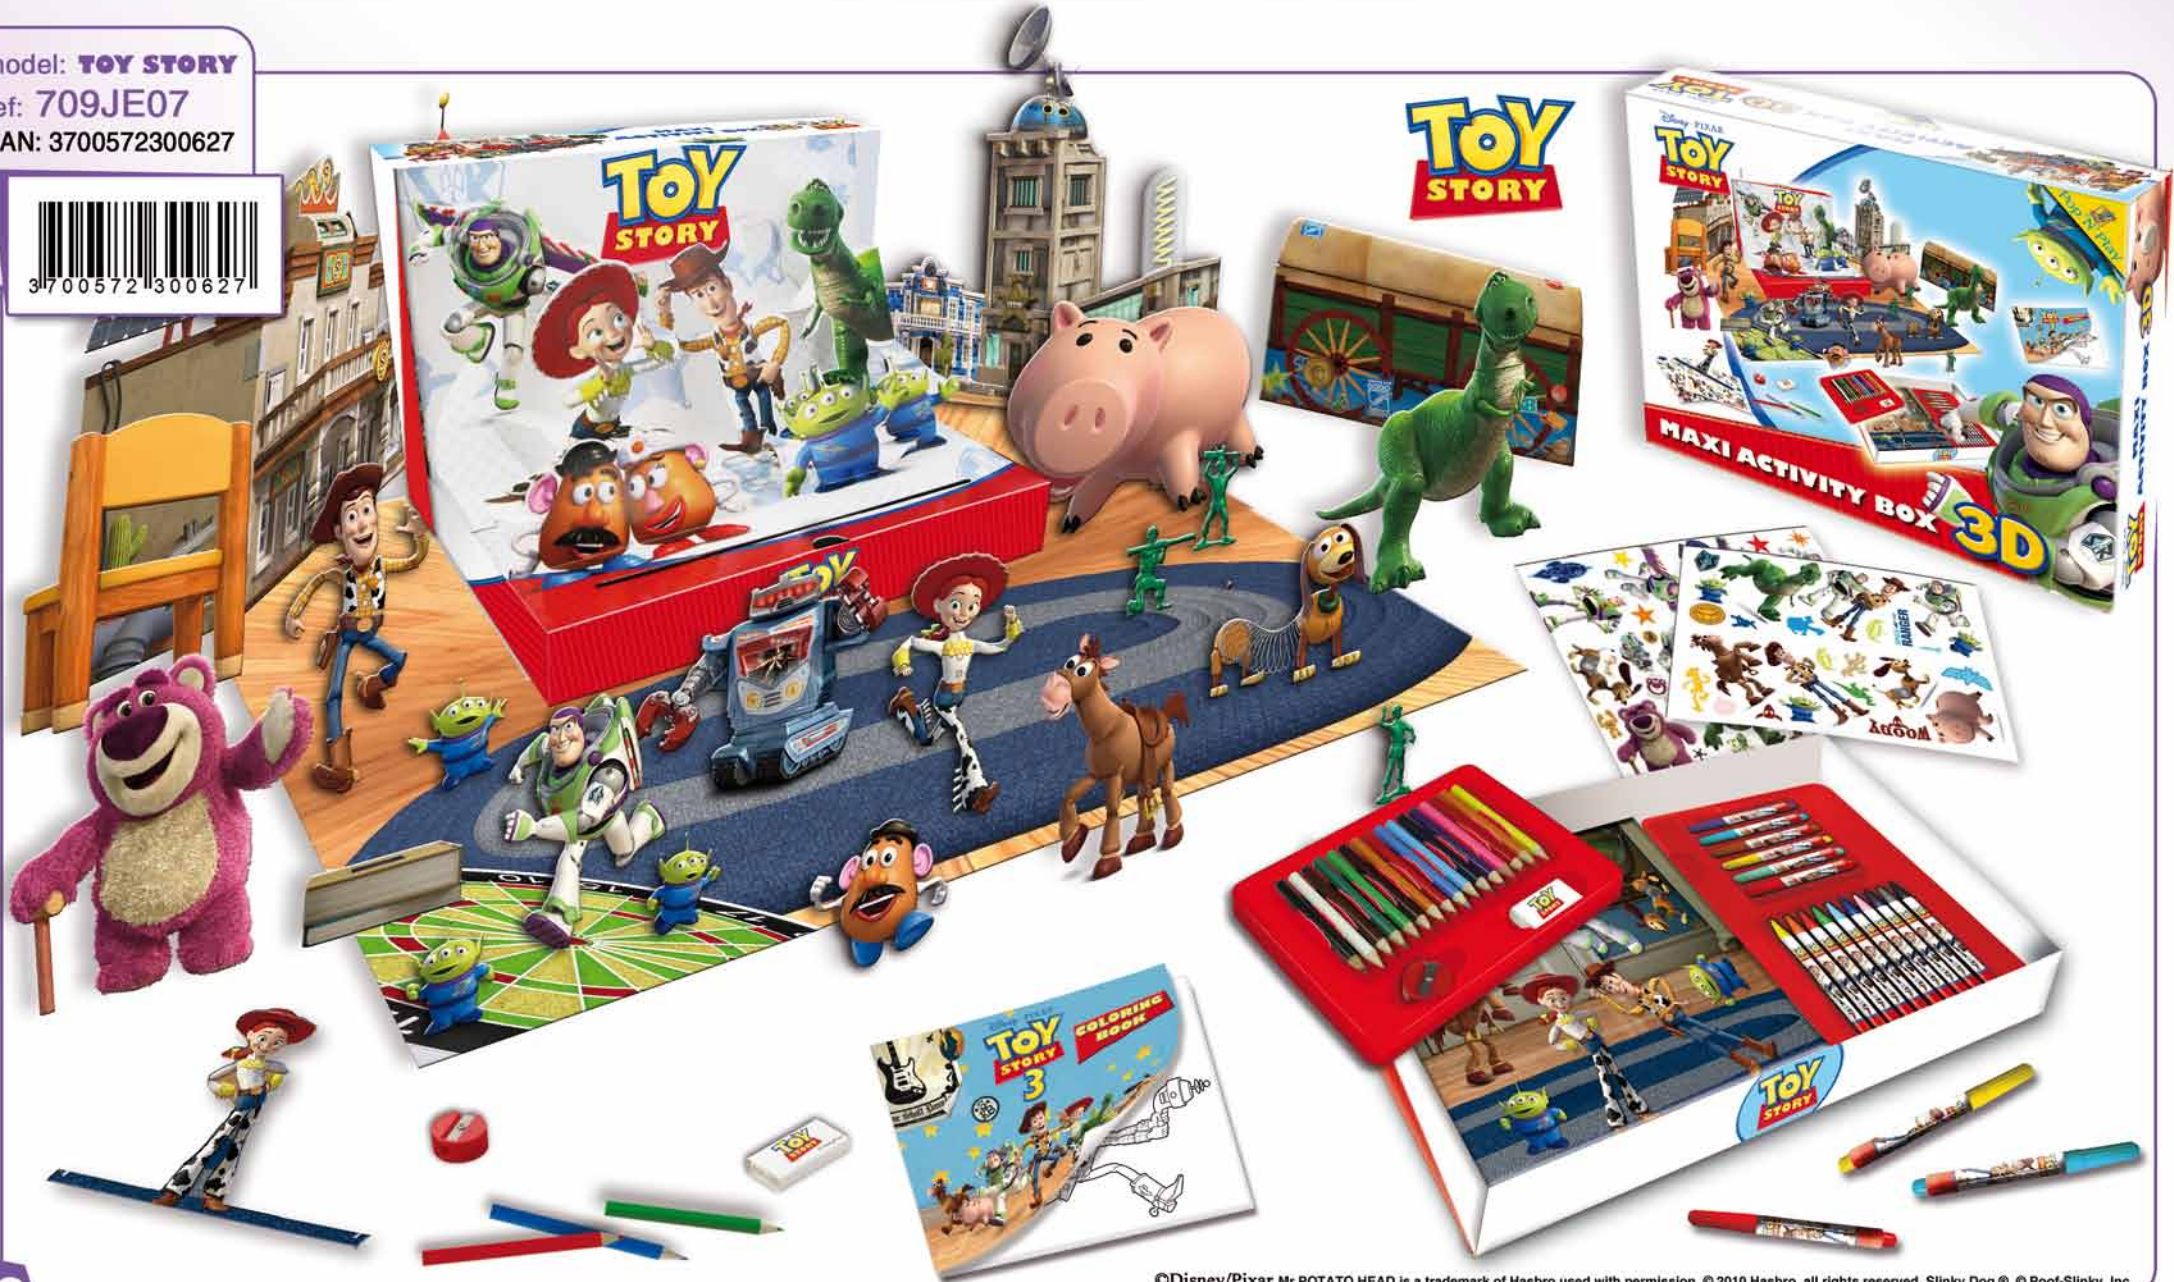

Maxi Activity Box 3D

Activity and art & craft 3D box

CONTENTS: a magnificent 3D decor, 15 cardboard plates of characters and decors that allow the childrens to recreate the world of their favourite heroes, 2 sets of stickers (from 20 to 35 pcs), 16 pencils, 6 markers, 10 pastels, 1 eraser, 1 pencil sharpener and a coloring book.

model: **TOY STORY**
ref: 709JE07
EAN: 3700572300627