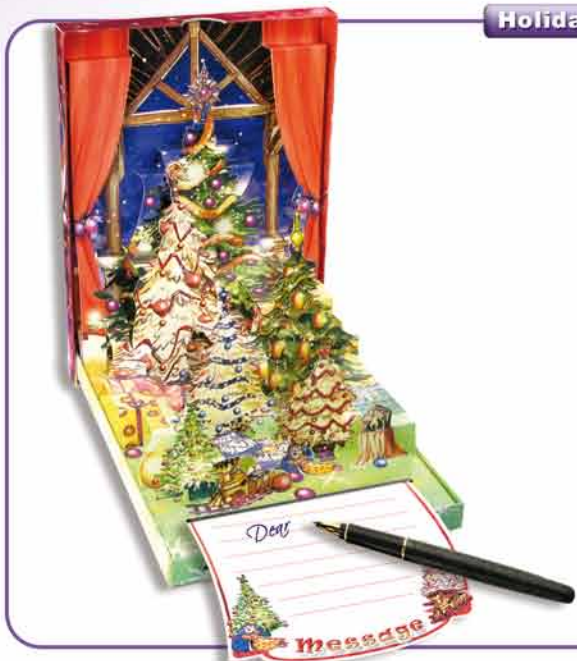

©Pop Systems International

Holiday

• **Front:** Hope Santa's sleigh
 • **Inside:** makes its way to you on Christmas day !

model: *Santa's sleigh*
 ref: 684CP06
 UPC: 815379010327

©Pop Systems International

Pop'N'Style®

• LANDSCAPE: SIZE: CLOSED: 183 x 15 x 133 mm
 OPEN: 183 x 127 x 133 mm
 WEIGHT: 87 g
 • PORTRAIT: SIZE: CLOSED: 133 x 15 x 183 mm
 OPEN: 133 x 178 x 183 mm
 WEIGHT: 87 g

Holiday

model: Les sapins
 ref: 723CP02
 EAN: 3700572300825