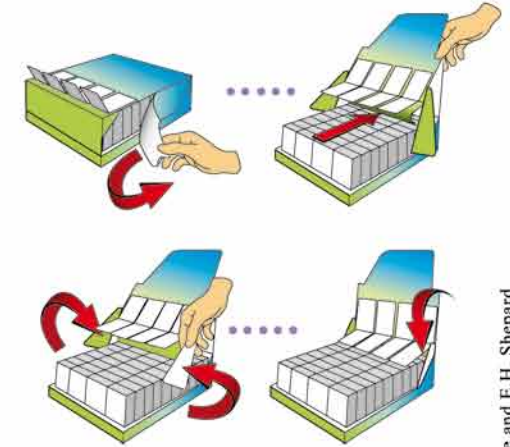

Mini Pop'N'Play

Contains 40 Mini Pop'N'Play with 4 real popups on its top card to draw the attention on the 3D aspect of the product.

- SIZE: CLOSED: 232,5x320xh80 mm
  OPENED: 232,5x320xh383 mm
- WEIGHT: 1,5 kg
- MASTER CASE: 9 displays of 40 Mini Pop'N'Play
  730x240xh330 mm - 9 kg - (360 Mini Pop'N'Play)
- PALLET: 25 Master cases (9000 Mini Pop'N'Play)
  80x120xh180cm - 5 layers - 5 master cases by level

Sale Shelf Display

model: **Disney**
ref: 710MPD_Display
EAN: 3700572300153