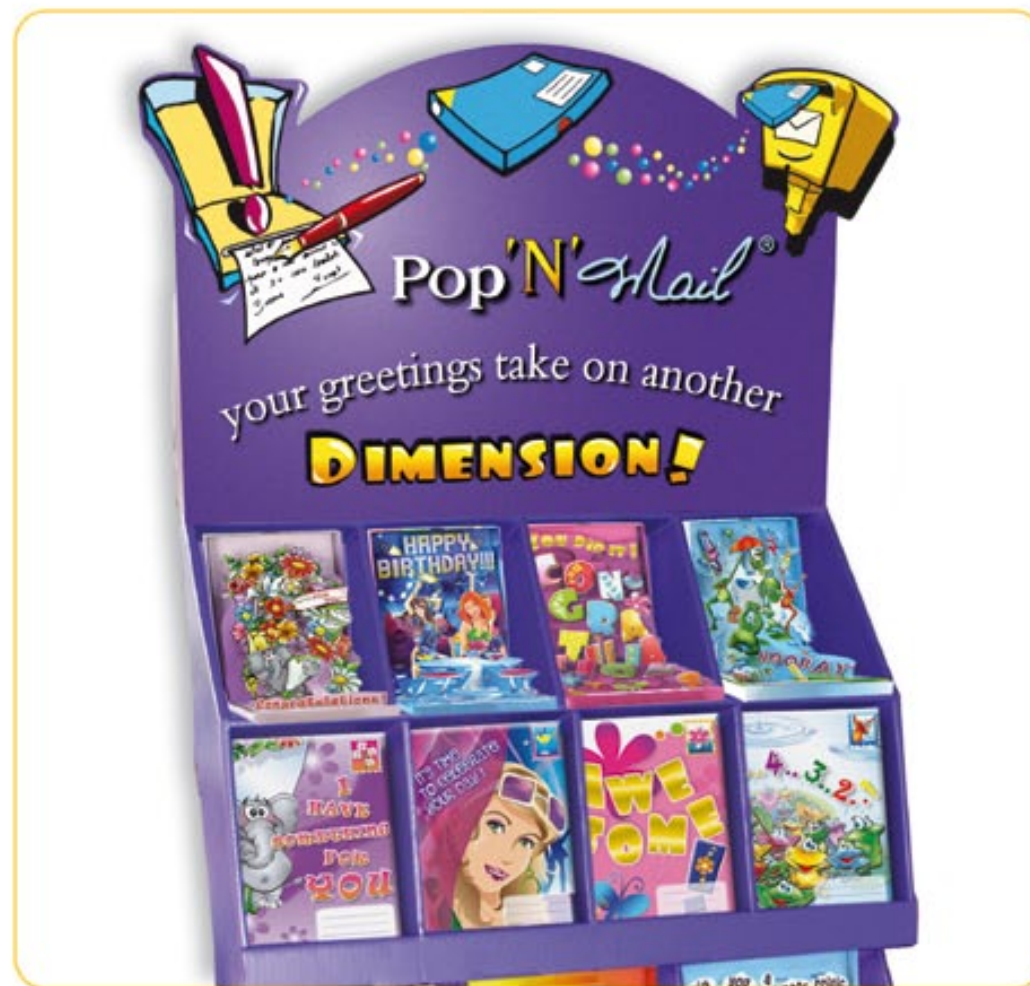

Display Pop'N'Mail®

Contains
160 Pop'N'Mail®
(10 models - 16 pieces by model)
2 displays by Euro Pallet

CARDBOARD DISPLAY

- SIZE: WITH TOP CARD: 600 x 430 x 2010 mm
  WITHOUT TOP CARD: 600 x 430 x 1630 mm
- WEIGHT: 22,5 kg
- PALLET: 2 displays by pallet (80 x 120 x 145 cm)
  (delivered on mini pallet - 60 x 80 x 130 cm)

Promotional Sale Display