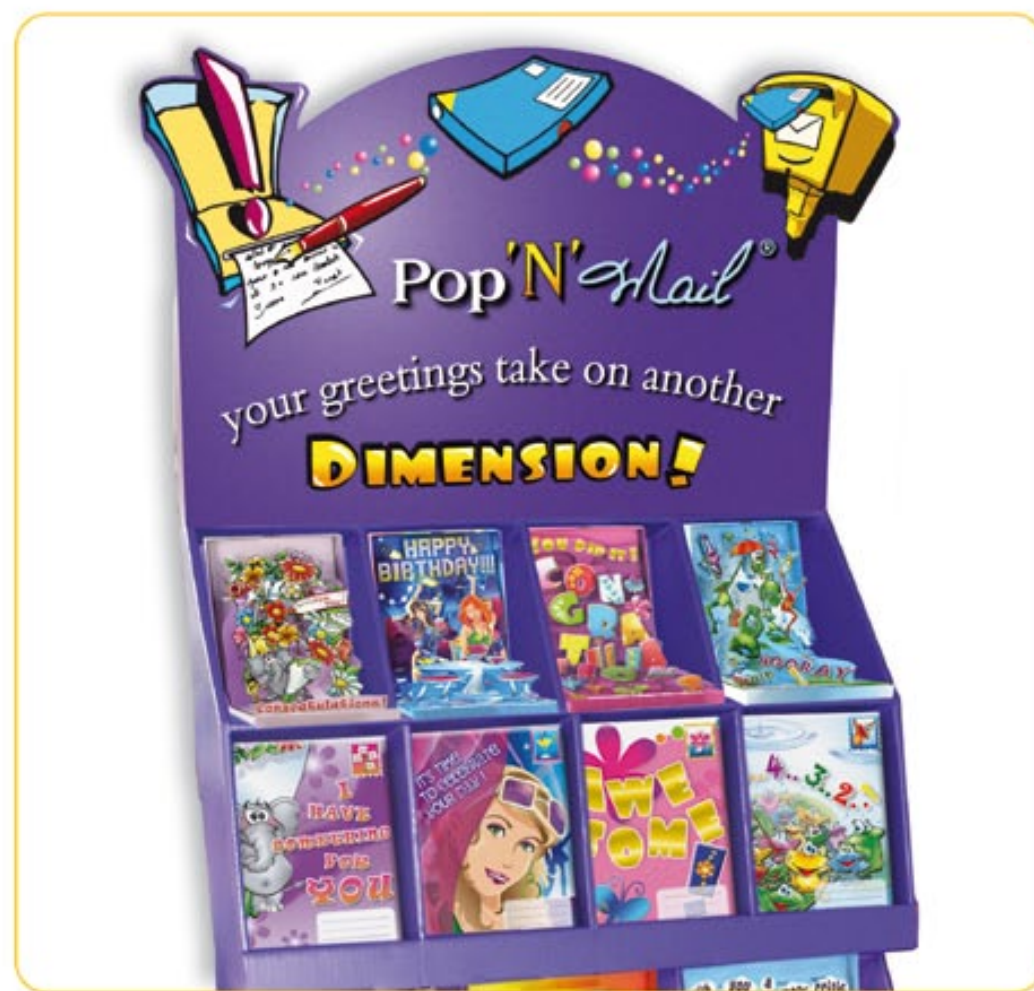

Display Pop'N'Mail®

Contains
160 Pop'N'Mail®
(10 models - 16 pieces by model)
2 displays by Euro Pallet

CARDBOARD DISPLAY

- SIZE: WITH TOP CARD: 600 x 430 x 2010 mm
  WITHOUT TOP CARD: 600 x 430 x 1630 mm
- WEIGHT: 22,5 kg
- PALLET: 2 displays by pallet (80 x 120 x 145 cm)
  (delivered on mini pallet - 60 x 80 x 130 cm)

Promotional Sale Display