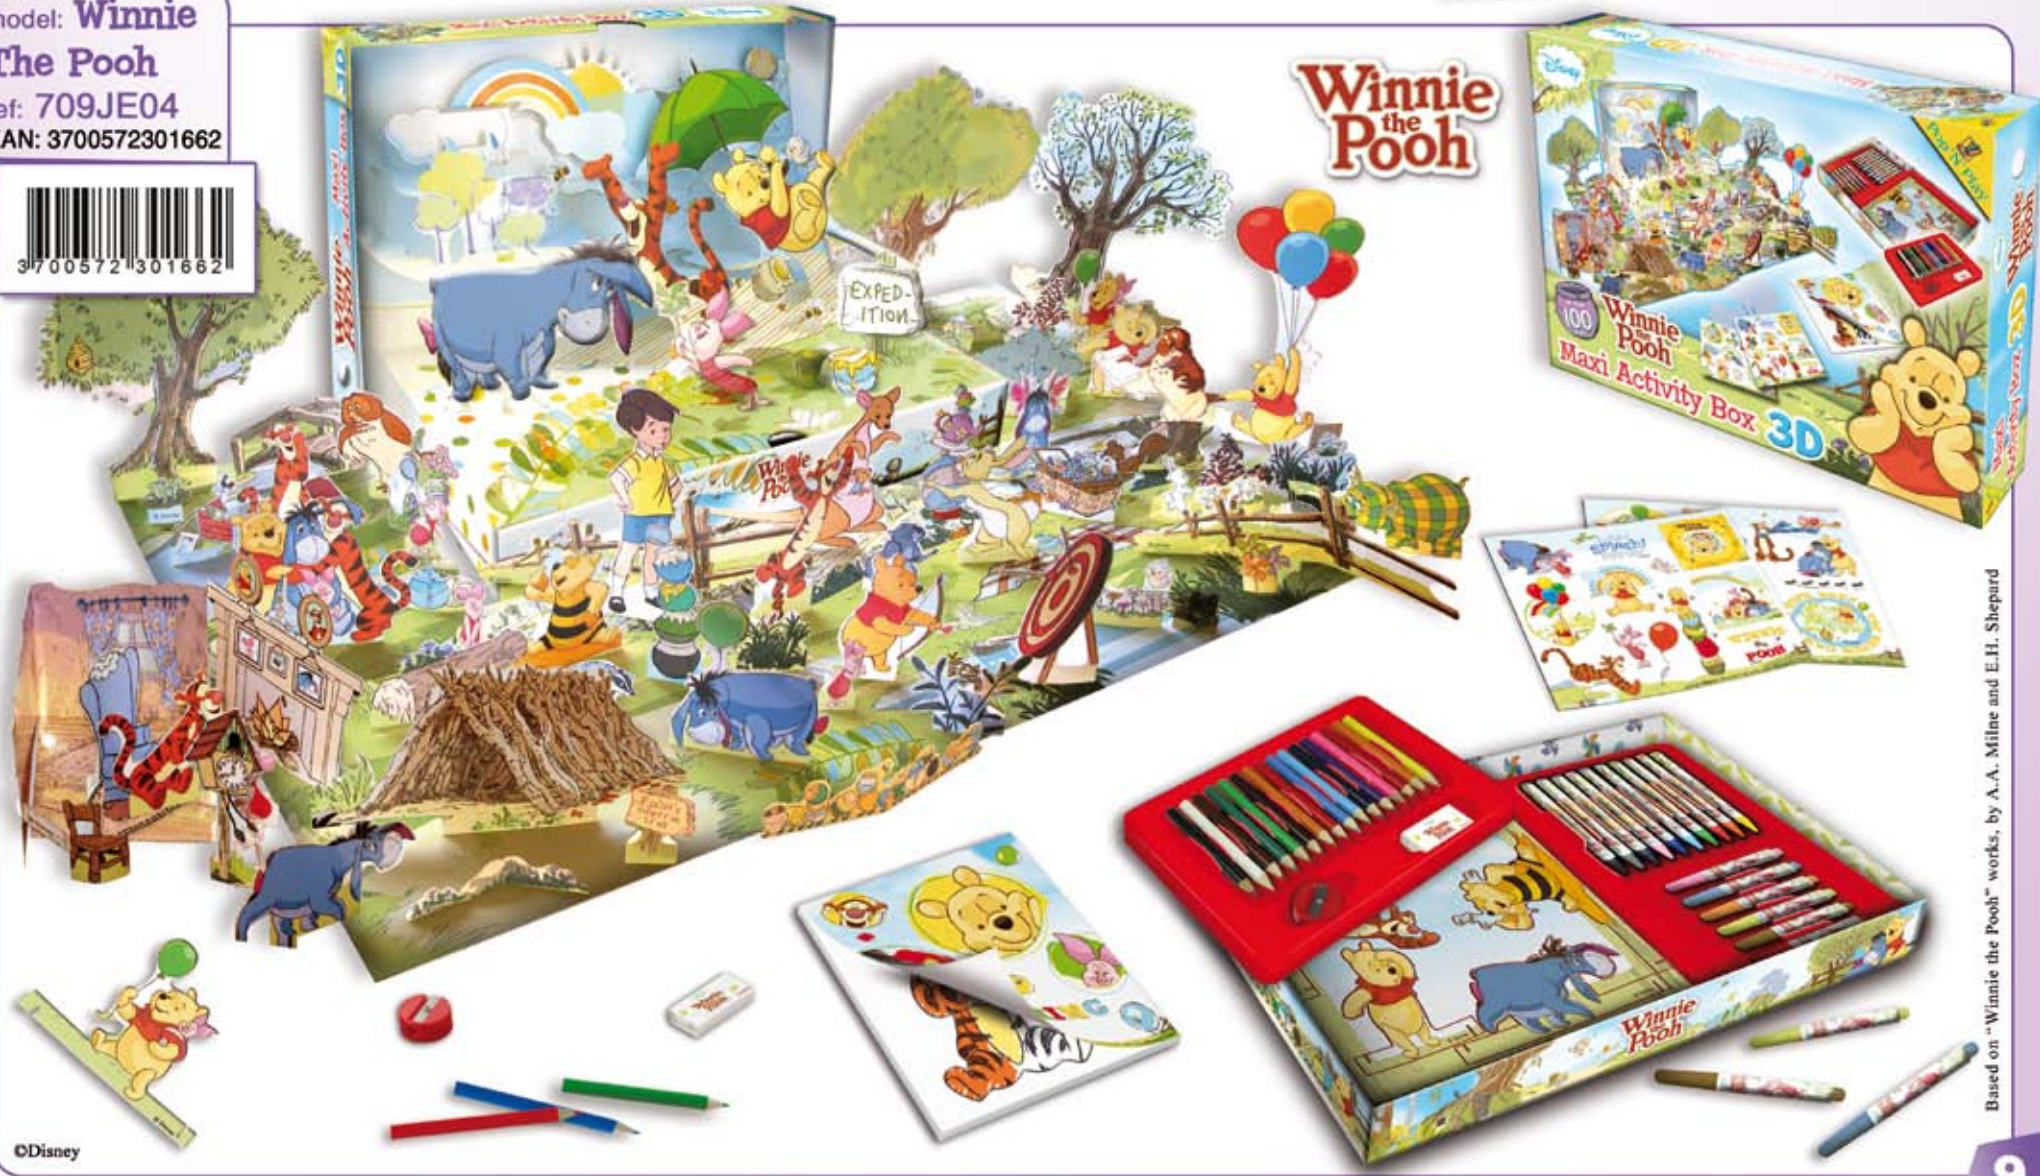

Maxi Activity Box 3D

- SIZE: CLOSED: 330 x 50 x 235 mm
  OPENED: 642 x 435 x 235 mm
- MASTER CASE: 14 pieces
  665 x 400 x 240 mm - 17 kg
- PALLET: 21 Master cases (294 pieces)
  80 x 120 x 183 cm - 7 layers - 3 master cases by level

model: **Winnie The Pooh**
ref: 709JE04
EAN: 3700572301662

Based on "Winnie the Pooh" works, by A.A. Milne and E.H. Shepard

©Disney