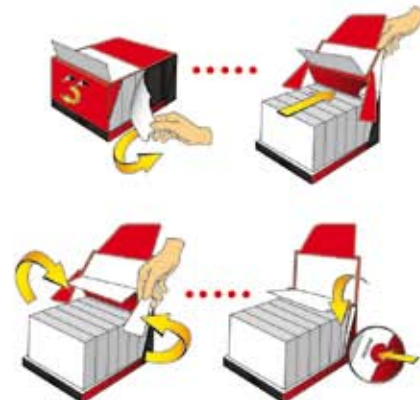

Creative Box 3D Display

Contains 6 Creative Box 3D

with a real popup to draw the attention on the 3D aspect of the product.

- SIZE: CLOSED: 255 x 260 x 170 mm
  OPENED: 255 x 260 x 455 mm
- MASTER CASE: 3 displays of 6 Creative Box 3D
  (18 Creative Box 3D) 790 x 265 x 180 mm - 10,6 kg
- PALLET: 40 Master cases (720 Creative Box 3D)
  80 x 120 x 195 cm - 10 layers - 4 master cases by level

Sale Shelf display

model: **Cars 2**
ref: 717JE01_Display
EAN: 3700572300269