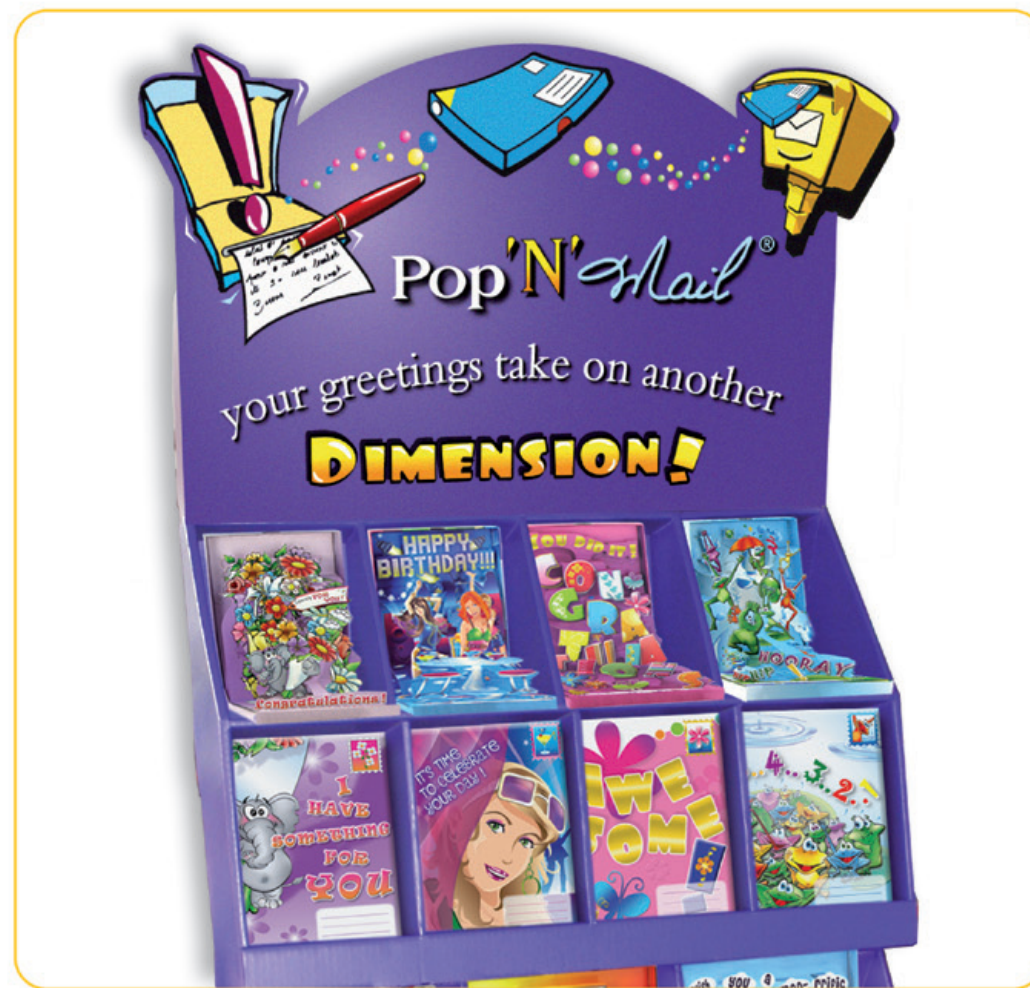

Display Pop'N'Mail®

Contains
160 Pop'N'Mail®
(10 models - 16 pieces by model)
2 displays by Euro Pallet

CARDBOARD DISPLAY

- SIZE: WITH TOP CARD: 600 x 430 x 2010 mm
  WITHOUT TOP CARD: 600 x 430 x 1630 mm
- WEIGHT: 22,5 kg
- PALLET: 2 displays by pallet (80 x 120 x 145 cm)
  (delivered on mini pallet - 60 x 80 x 130 cm)

Promotional Sale Display